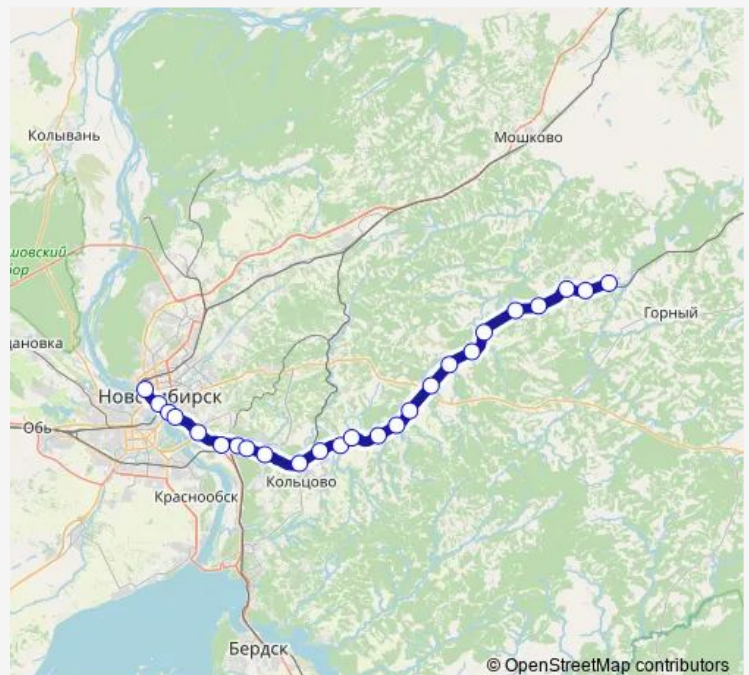

Thursday 04:52-16:38

Friday 04:52-16:38

Saturday 04:52-09:35

Sunday 04:52-09:35

Route info

Direction: станция Новосибирск-Главный

Stops: 25

Trip Duration: 1 hour 10 min