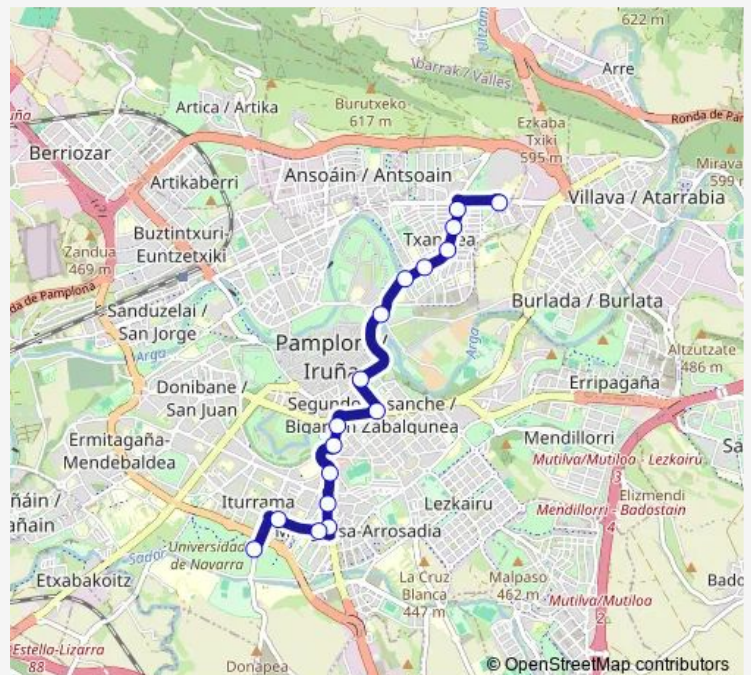

Monday 06:30-22:15

Tuesday 06:30-22:15

Wednesday 06:30-22:15

Thursday 06:30-22:15

Friday 06:30-22:15

Saturday 06:20-22:30

Sunday 06:45-22:00

Route info

Direction: c/ Fermín Daoiz nº 1

Stops: 17

Trip Duration: 0 hour 30 min

Direction

Universidad de Navarra (Colegio Mayor Mendaur) — c/
Fermín Daoiz nº 1

16 stops

[Open route schedule](#)

Universidad de Navarra (Colegio Mayor Mendaur)

Route info

Direction: Universidad de Navarra (Colegio Mayor Mendaur)

Stops: 16

Trip Duration: 0 hour 30 min

L05 Bus time schedules and route maps are available in an offline PDF at busmaps.com. Use the busmaps.com website to see live bus times, train schedule or subway schedule, and step-by-step directions for all public transit in Pamplona