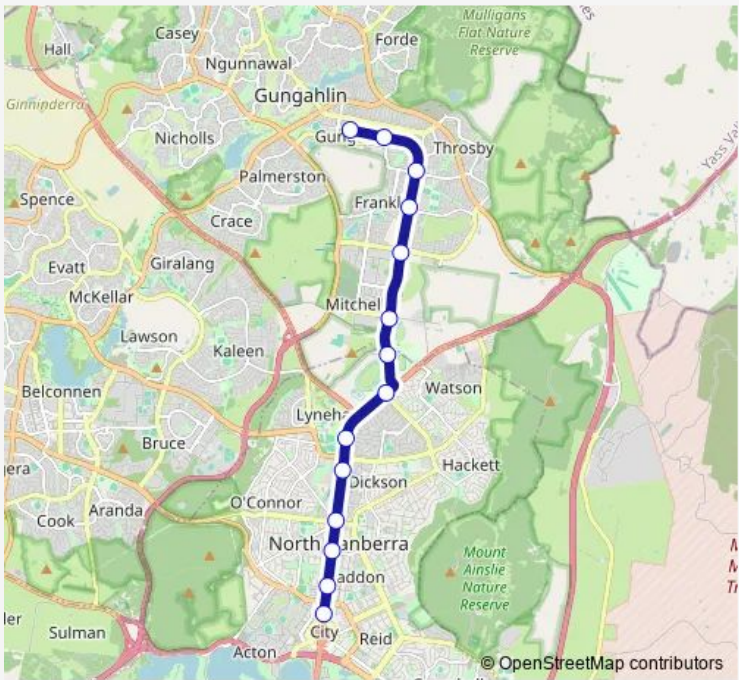

**Tram 1 Alinga Street - Gungahlin Place**

[Go to website](#)

**Direction**  
 Gungahlin Place Platform 1 — Alinga Street Platform 2  
 14 stops  
[Open route schedule](#)

- Gungahlin Place Platform 1
- Manning Clark Crescent Platform 1
- Mapleton Avenue Platform 1
- Nullarbor Avenue Platform 1
- Well Station Drive Platform 1
- Sandford Street Platform 1
- Epic and Racecourse Platform 1
- Phillip Avenue Platform 1
- Swinden Street Platform 1
- Dickson Platform 1
- Macarthur Avenue Platform 1
- Ipima Street Platform 1
- Elouera Street Platform 1
- Alinga Street Platform 2

**Route schedule**  
 Gungahlin Place Platform 1 — Alinga Street Platform 2

Monday	06:00-23:00
Tuesday	06:00-01:00 <sup>+1</sup>
Wednesday	06:00-23:00
Thursday	06:00-23:00
Friday	06:00-00:30 <sup>+1</sup>
Saturday	06:00-00:30 <sup>+1</sup>
Sunday	07:00-23:00

**Route info**  
 Direction: Gungahlin Place Platform 1  
 Stops: 14  
 Trip Duration: 0 hour 24 min

## Direction

Alinga Street Platform 2 — Gungahlin Place Platform 1

14 stops

[Open route schedule](#)

Alinga Street Platform 2

Elouera Street Platform 2

Ipima Street Platform 2

Macarthur Avenue Platform 2