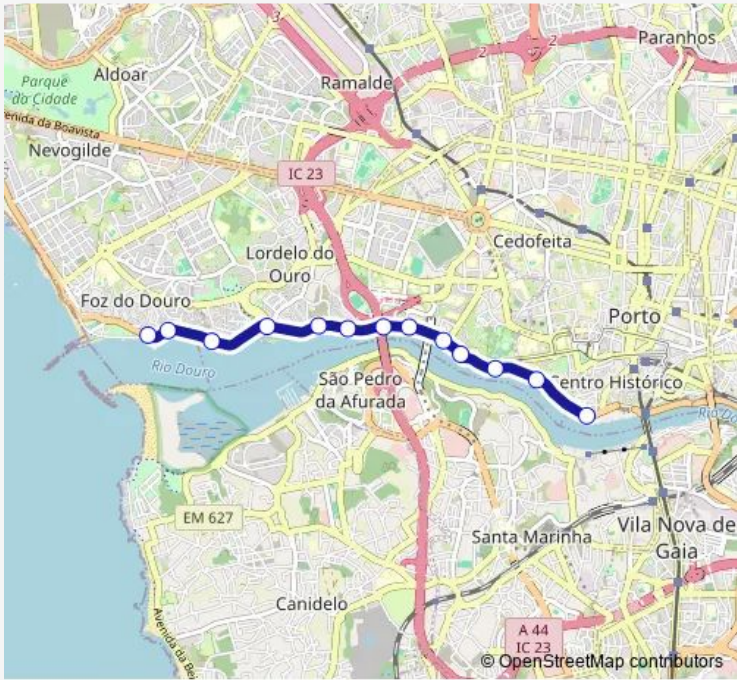

Tram 1 Infante - Passeio Alegre

[Go to website](#)

Direction
 Passeio Alegre — Infante
 13 stops
[Open route schedule](#)

- Passeio Alegre
- Cantareira
- D.Leonor
- Fluvial
- Ouro
- Encosta DA Arrábida
- Ponte Arrábida
- Bicalho
- Museu C. Elétrico
- Cais DAS Pedras
- Monchique
- Alfândega
- Infante

Route schedule
 Passeio Alegre — Infante

Monday	08:50-19:00
Tuesday	08:50-19:00
Wednesday	08:50-19:00
Thursday	08:50-19:00
Friday	08:50-19:00
Saturday	08:50-19:00
Sunday	08:50-19:00

Route info
 Direction: Passeio Alegre
 Stops: 13
 Trip Duration: 0 hour 23 min

Direction

Infante — Passeio Alegre

13 stops

[Open route schedule](#)

Infante

Alfândega

Monchique

Cais DAS Pedras

Saturday 09:00-19:25

Sunday 09:00-19:25

Route info

Direction: Infante

Stops: 13

Trip Duration: 0 hour 23 min

1 Tram time schedules and route maps are available in an offline PDF at busmaps.com. Use the busmaps.com website to see live bus times, train schedule or subway schedule, and step-by-step directions for all public transit in Porto