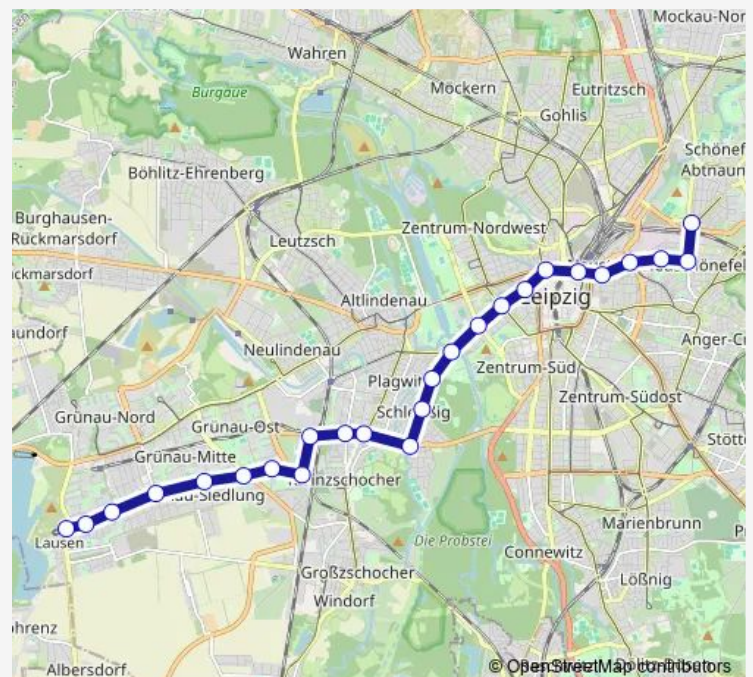

Tram 1 StN 1

[Go to website](#)

Direction

Leipzig, Hauptbahnhof (Tram/Bus) — Leipzig, Angerbrücke/Straßenbahnhof

9 stops

[Open route schedule](#)

Leipzig, Hauptbahnhof (Tram/Bus)

Leipzig, Goedelerring

Leipzig, Gottschedstr.

Leipzig, Westplatz

Leipzig, Marschnerstr.

Leipzig, Nonnenstr.

Leipzig, Alte Str.

Leipzig, Felsenkeller

Leipzig, Angerbrücke/Straßenbahnhof

Route schedule

Leipzig, Hauptbahnhof (Tram/Bus) — Leipzig, Angerbrücke/Straßenbahnhof

Monday 22:48-23:00

Tuesday 23:00

Wednesday 20:13-23:00

Thursday 01:00-23:00

Friday 22:48-23:00

Saturday 22:48

Sunday 22:48

Route info

Direction: Leipzig, Hauptbahnhof (Tram/Bus)

Stops: 9

Trip Duration: 0 hour 15 min

■ 1 — StN 1

Direction

Leipzig, Lausen — Leipzig, Angerbrücke/Straßenbahnhof

15 stops