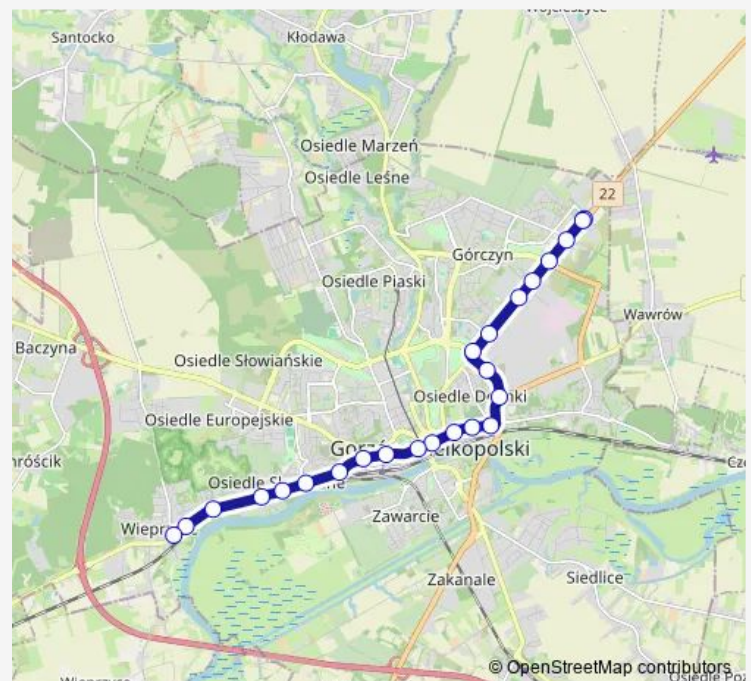

Olimpijska

Os. Słoneczne

Pl. Słoneczny

Route schedule

Fieldorfanila — Wieprzyce Pkp

Monday 04:55-23:12

Tuesday 04:55-23:12

Wednesday 04:55-23:12

Thursday 04:55-23:12

Friday 04:55-23:12

Saturday 04:55-23:12

Sunday 04:55-23:12

Route info

Direction: Fieldorfanila

Stops: 24

Trip Duration: 0 hour 30 min