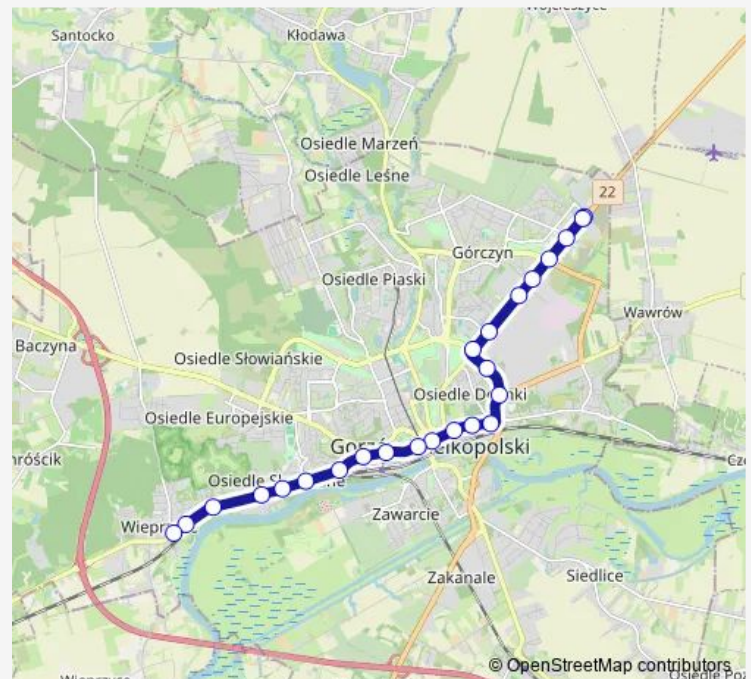

Olimpijska

Os. Słoneczne

Pl. Słoneczny

Route schedule

Fieldorfanila — Wieprzyce Pkp

Monday 04:55-23:12

Tuesday 04:55-23:12

Wednesday 04:55-23:12

Thursday 04:55-23:12

Friday 04:55-23:12

Saturday 04:55-23:12

Sunday 04:55-23:12

Route info

Direction: Fieldorfanila

Stops: 24

Trip Duration: 0 hour 30 min