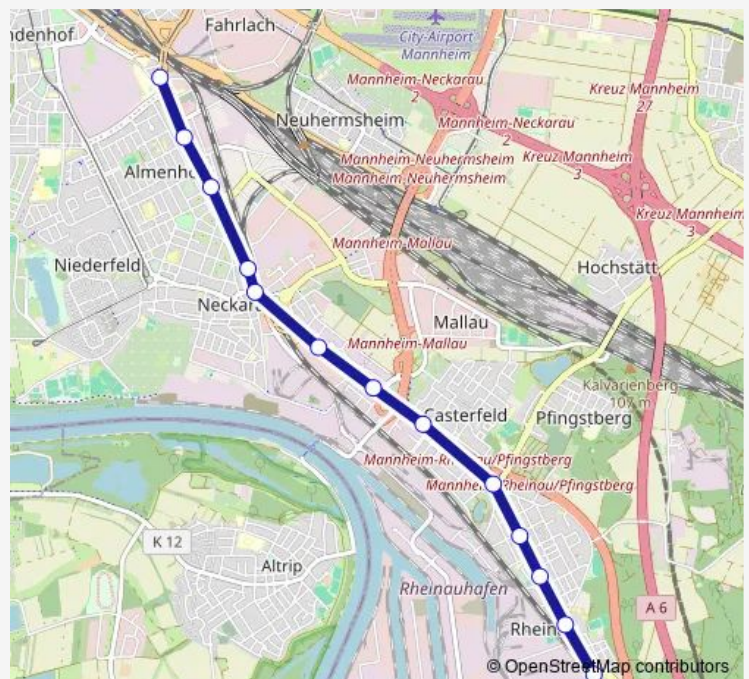

Waldseestraße

Neuhofer Straße

Rheinau Karlsplatz

Sandrain

Dannstadter Straße

Isarweg

Friedrichstraße

Neckarau Bahnhof

Voltastraße

Lettestraße

MA Hochschule

Route schedule

Rheinau Bahnhof — MA Hochschule

Monday 20:03-23:53

Tuesday 20:03-23:53

Wednesday 20:03-23:53

Thursday 20:03-23:53

Friday 20:03-20:43

Saturday —

Sunday —

Route info

Direction: Rheinau Bahnhof

Stops: 13

Trip Duration: 0 hour 15 min

1 — MA Rheinau Bf - Neckarau - MA Hbf - Paradeplatz - Waldhof - MA Schönau

1 Tram time schedules and route maps are available in an offline PDF at busmaps.com. Use the busmaps.com website to see live bus times, train schedule or subway schedule, and step-by-step directions for all public transit in Mannheim