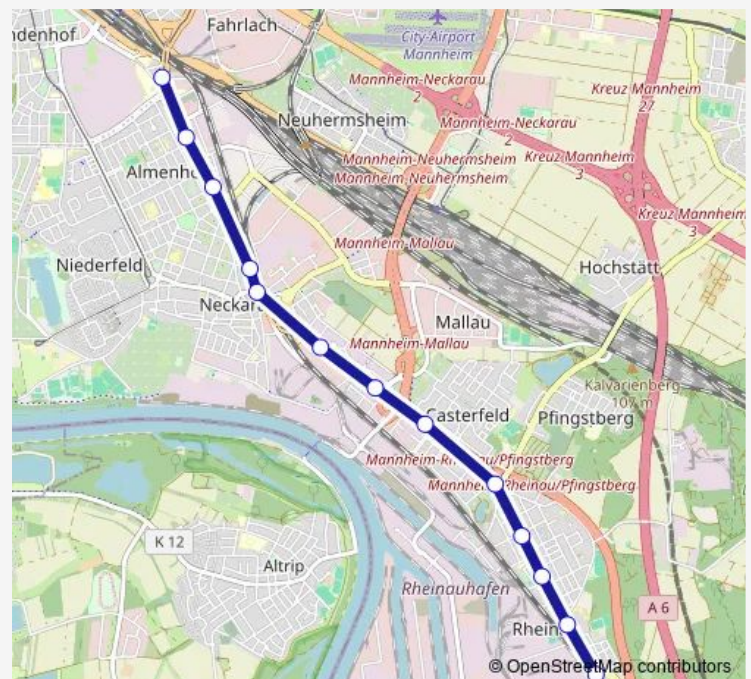

Waldseestraße

Neuhofer Straße

Rheinau Karlsplatz

Sandrain

Dannstadter Straße

Isarweg

Friedrichstraße

Neckarau Bahnhof

Voltastraße

Lettestraße

MA Hochschule

Route schedule

Rheinau Bahnhof — MA Hochschule

Monday 20:03-23:53

Tuesday 20:03-23:53

Wednesday 20:03-23:53

Thursday 20:03-23:53

Friday 20:03-23:53

Saturday 20:03-01:13⁺¹

Sunday 23:13-00:13⁺¹

Route info

Direction: Rheinau Bahnhof

Stops: 13

Trip Duration: 0 hour 12 min

1 — MA Rheinau Bf - Neckarau - MA Hbf - Paradeplatz - Waldhof - MA Schönau

1 Tram time schedules and route maps are available in an offline PDF at busmaps.com. Use the busmaps.com website to see live bus times, train schedule or subway schedule, and step-by-step directions for all public transit in Mannheim