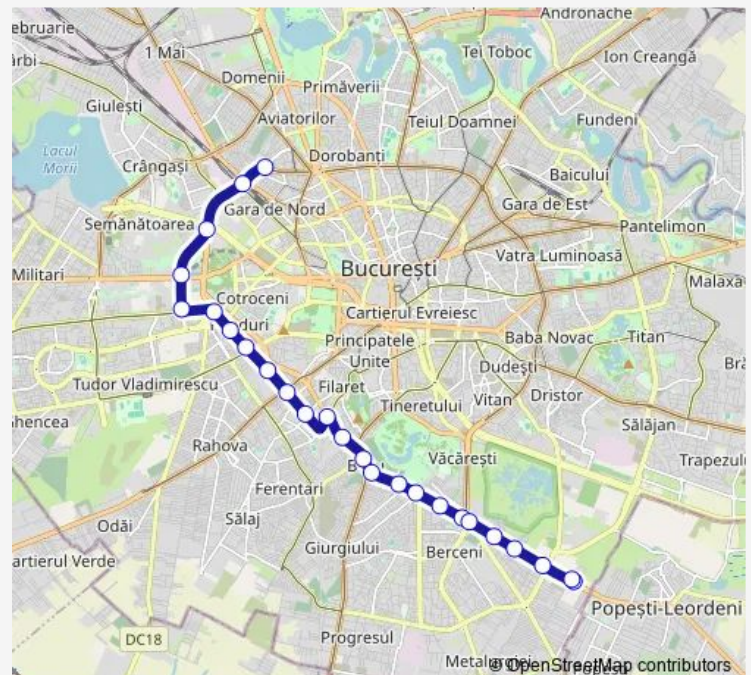

Piata Sudului

Piata Sudului

Lunca Barzesti

Route schedule

Bd. Banu Manta — Romprim

Monday 04:55-22:50

Tuesday 04:55-22:50

Wednesday 04:55-22:50

Thursday 04:55-22:50

Friday 04:55-22:50

Saturday 04:55-22:50

Sunday 04:50-23:35

Route info

Direction: Bd. Banu Manta

Stops: 25

Trip Duration: 0 hour 50 min

Stadion

Soseaua Vitan Barzesti

Romprim

Romprim

Direction

Romprim — Bd. Banu Manta

29 stops

[Open route schedule](#)

Romprim

Soseaua Vitan Barzesti

Stadion

Lunca Barzesti

Piata Sudului

Pridvorului

Pasaj Mihai Bravu

Pod Mihai Bravu