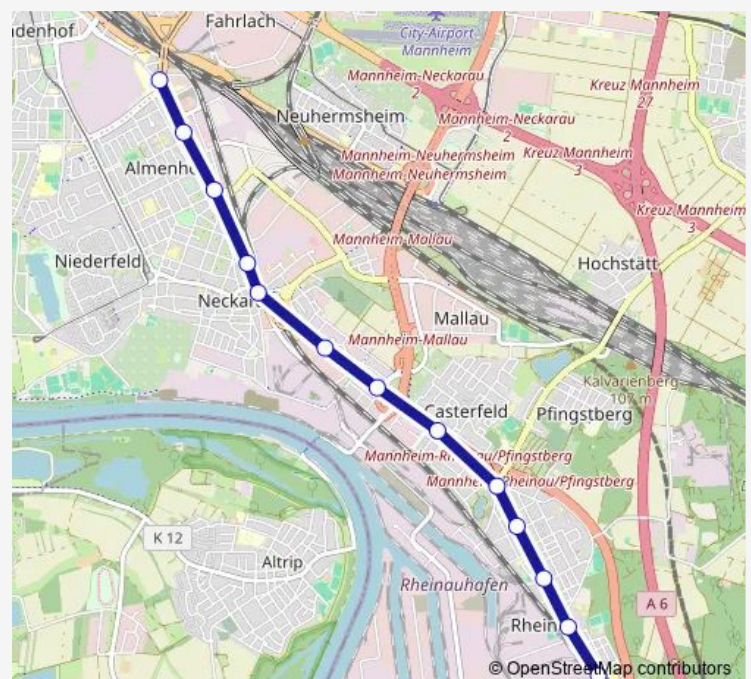

Tram 1 MA Rheinau Bf - Neckarau - MA Hbf - Paradeplatz - Waldhof - MA Schönau

[Go to website](#)

Direction

MA Hochschule — Rheinau Bahnhof

13 stops

[Open route schedule](#)

MA Hochschule

Lettestraße

Voltastraße

Neckarau Bahnhof

Friedrichstraße

Isarweg

Dannstadter Straße

Sandrain

Rheinau Karlsplatz

Neuhofer Straße

Thursday 05:00-05:50

Friday 05:00-05:50

Saturday 09:20

Sunday 08:30

Route info

Direction: MA Hochschule

Stops: 13

Trip Duration: 0 hour 16 min

1 — MA Rheinau Bf - Neckarau - MA Hbf - Paradeplatz - Waldhof - MA Schönau

1 Tram time schedules and route maps are available in an offline PDF at busmaps.com. Use the busmaps.com website to see live bus times, train schedule or subway schedule, and step-by-step directions for all public transit in Mannheim