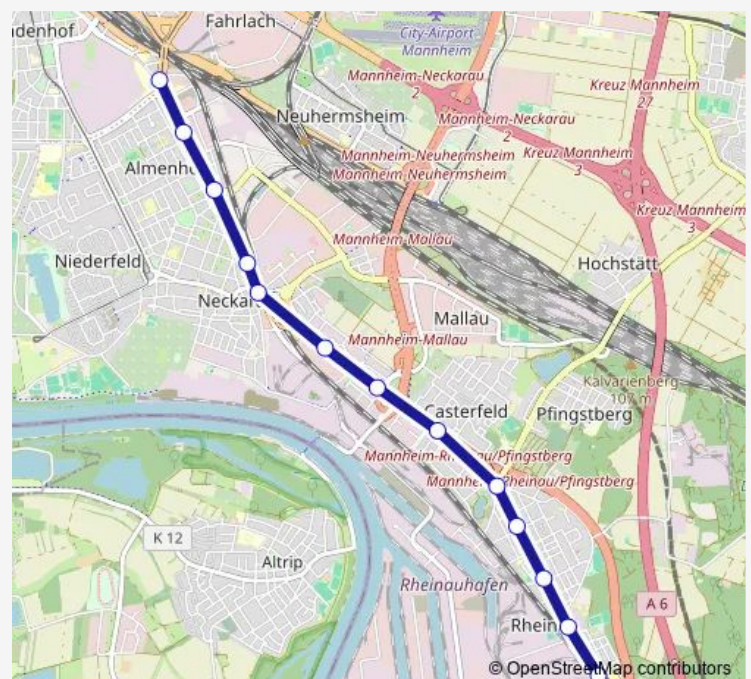

Friedrichstraße

Isarweg

Dannstadter Straße

Sandrain

Rheinau Karlsplatz

Neuhofer Straße

Waldseestraße

Distelsand

Rheinau Bahnhof

### Route schedule

MA Hochschule — Rheinau Bahnhof

Monday 05:00-05:50

Tuesday 05:00-05:50

Wednesday 05:00-05:50

Thursday 05:00-05:50

Friday 05:00-05:50

Saturday —

### Route info

Direction: MA Hochschule

Stops: 13

Trip Duration: 0 hour 16 min

1 — MA Rheinau Bf - Neckarau - MA Hbf - Paradeplatz - Waldhof - MA Schönau

1 Tram time schedules and route maps are available in an offline PDF at [busmaps.com](https://busmaps.com). Use the [busmaps.com](https://busmaps.com) website to see live bus times, train schedule or subway schedule, and step-by-step directions for all public transit in Mannheim