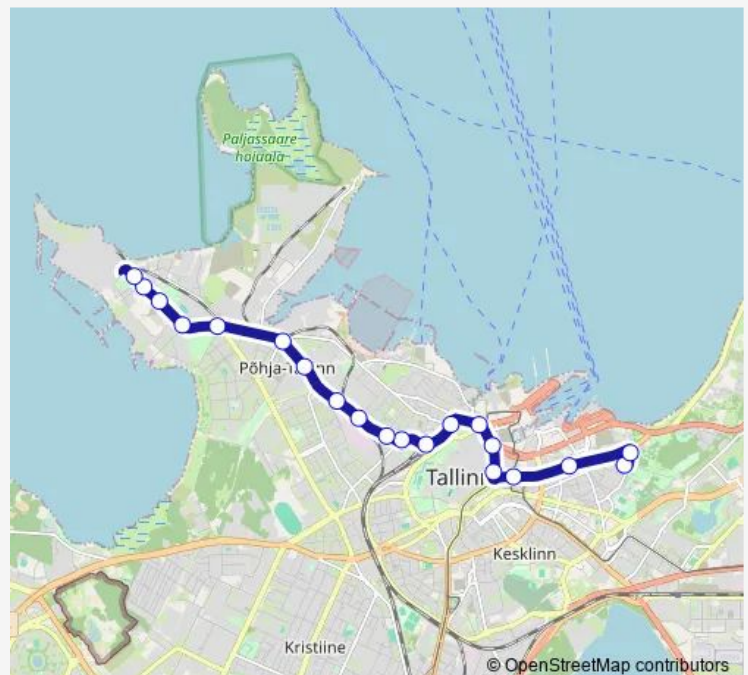

### Route info

Direction: Kadriorg

Stops: 20

Trip Duration: 0 hour 30 min

1 — Kopli - Kadriorg

## Route info

Direction: Vineeri

Stops: 8

Trip Duration: 0 hour 12 min

## Route info

Direction: Vineeri

Stops: 20

Trip Duration: 0 hour 25 min

## Route info

Direction: Kopli

Stops: 20

Trip Duration: 0 hour 29 min

1 Tram time schedules and route maps are available in an offline PDF at [busmaps.com](https://busmaps.com). Use the [busmaps.com](https://busmaps.com) website to see live bus times, train schedule or subway schedule, and step-by-step directions for all public transit in Tallinn