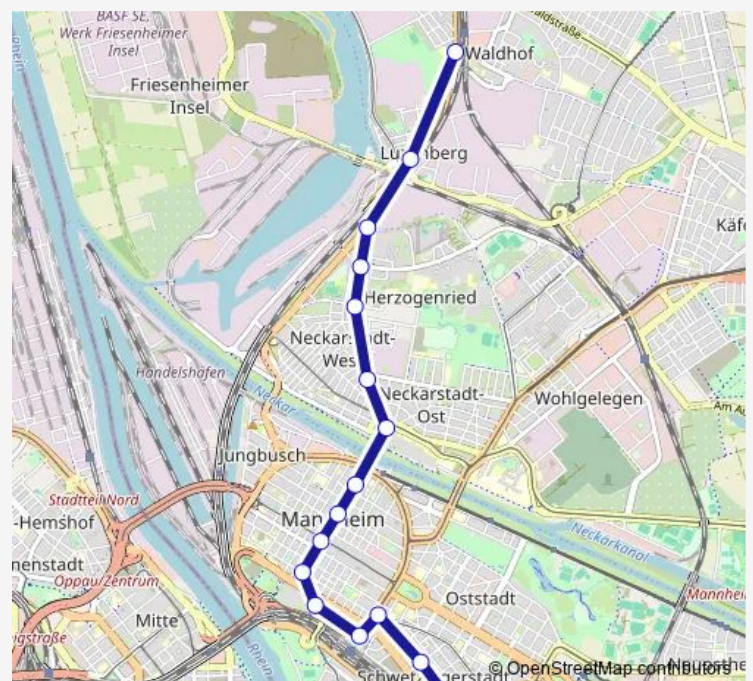

### Route schedule

Krappmühlstraße — Waldhof Bahnhof

Monday

—

Tuesday

—

Wednesday

—

Thursday

—

Friday

—

Saturday

03:37

Sunday

03:37

### Route info

Direction: Krappmühlstraße

Stops: 16

Trip Duration: 0 hour 28 min

1 — MA Rheinau Bf - Neckarau - MA Hbf - Paradeplatz - Waldhof - MA Schönau

1 Tram time schedules and route maps are available in an offline PDF at [busmaps.com](https://busmaps.com). Use the [busmaps.com](https://busmaps.com) website to see live bus times, train schedule or subway schedule, and step-by-step directions for all public transit in Mannheim