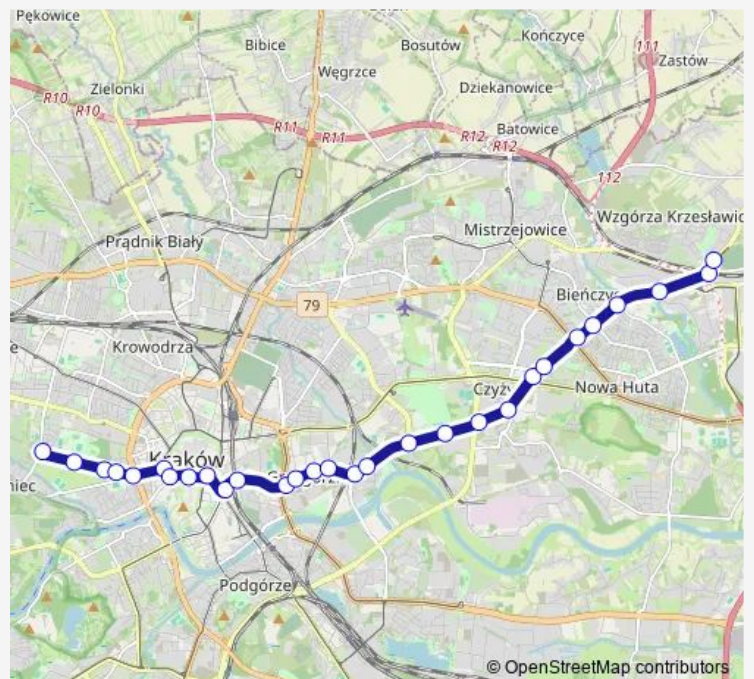

Tram 1

[Go to website](#)

Direction

undefined — undefined

0 stops

[Open route schedule](#)

Route schedule

undefined — undefined

Monday	—
Tuesday	—
Wednesday	—
Thursday	—
Friday	—
Saturday	04:16
Sunday	—

Route info

Direction:

Stops: 0

Trip Duration: — min

Direction

Jarzębiny — Cichy Kącik

29 stops