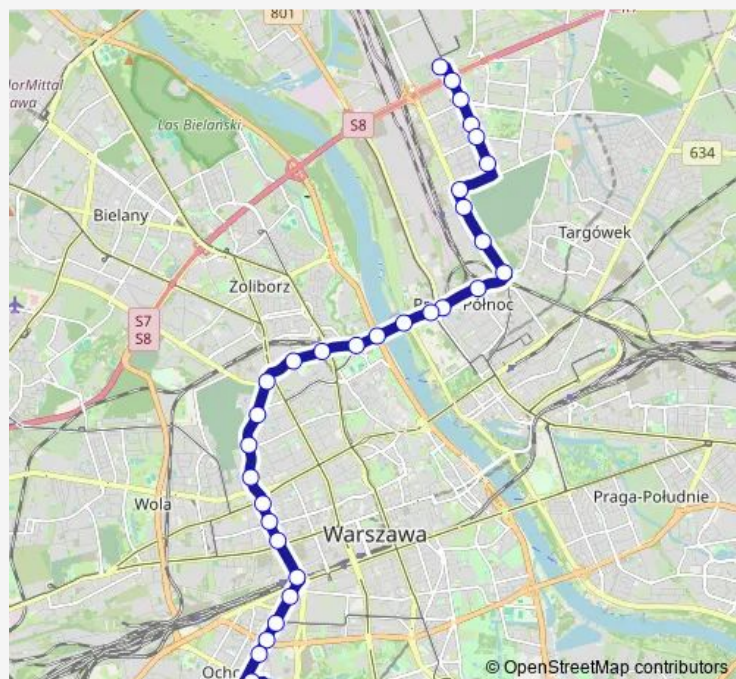

Most Gdański 03

Route schedule

Banacha 04 — Annopol 03

Monday 04:30-22:30

Tuesday 04:30-22:30

Wednesday 04:30-22:30

Thursday 04:30-22:30

Friday 04:30-22:30

Saturday 04:30-22:30

Sunday 04:43-22:30

Route info

Direction: Banacha 04

Stops: 35

Trip Duration: 0 hour 51 min

Wybrzeże Helskie 04

Rondo Starzyńskiego 04