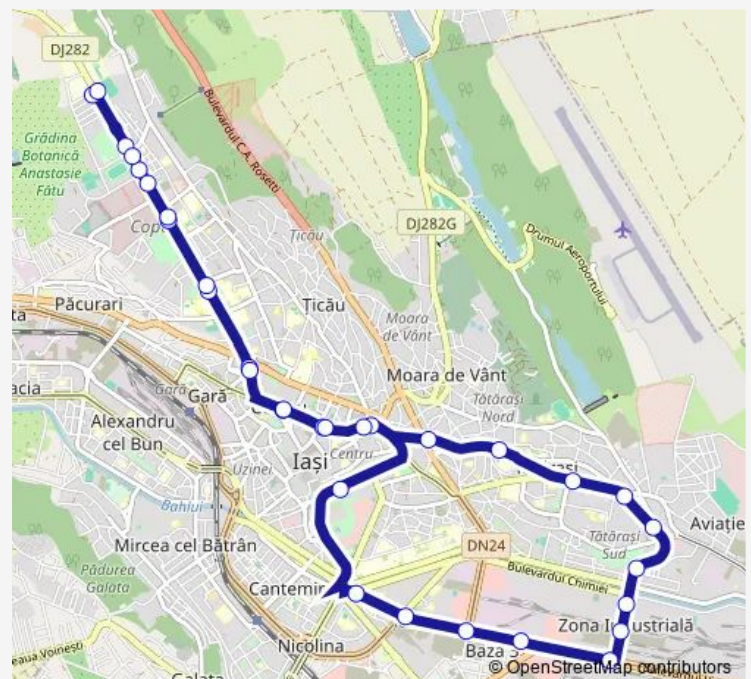

Tătărai Sud

Flora

Dr. Savini

Route schedule

Copou — Copou

Monday 05:06-21:58

Tuesday 05:06-21:58

Wednesday 05:06-21:58

Thursday 05:06-21:58

Friday 05:06-21:58

Saturday 05:06-21:58

Sunday 05:06-21:58

Route info

Direction: Copou

Stops: 32

Trip Duration: 1 hour 14 min

1 — Copou - Targu Cucu - Podu Ros - Tatarasi - Copou

Ateneu

Pădurii

Tg. Cucu

Filarmonică

Piaa Unirii

Piaa Mihai Eminescu

Universitate