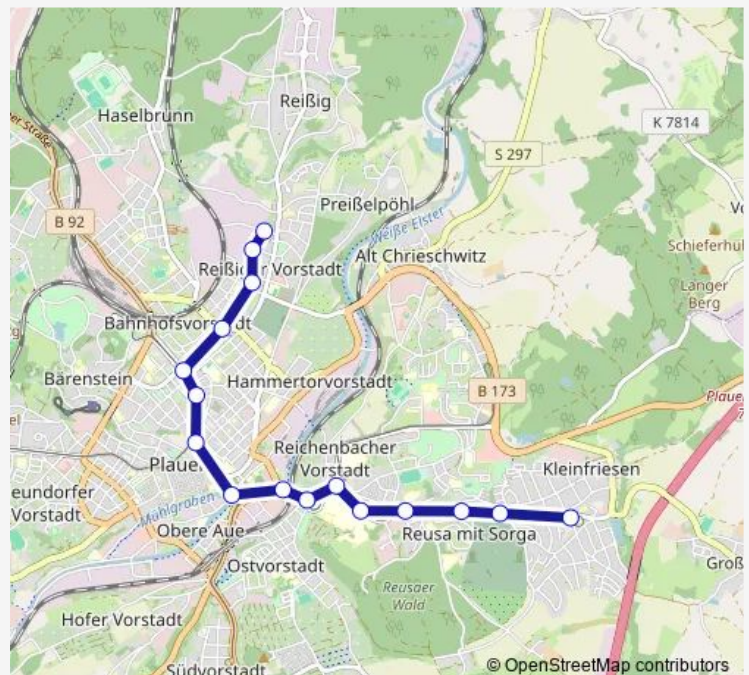

Plauen, Röntgenstraße

Plauen, Vogtland-Klinikum

Plauen, Knielohstraße

Plauen, Bahnhof Mitte

Plauen, Neue Elsterbrücke

Plauen, Tunnel

Plauen, Capitol

Plauen, Am Albertplatz

Plauen, Martin-Luther-Straße

Plauen, Chamissostraße

Plauen, Beethovenstraße

Plauen, Preißeipöhl

### Route schedule

Plauen, Reusa — Plauen, Preißeipöhl

Monday 03:38-20:58

Tuesday 03:38-20:58

Wednesday 03:38-20:58

Thursday 03:38-20:58

Friday 03:38-20:58

Saturday 05:05-20:58

### Route info

Direction: Plauen, Reusa

Stops: 16

Trip Duration: 0 hour 23 min

1 Tram time schedules and route maps are available in an offline PDF at [busmaps.com](https://busmaps.com). Use the [busmaps.com](https://busmaps.com) website to see live bus times, train schedule or subway schedule, and step-by-step directions for all public transit in Plauen