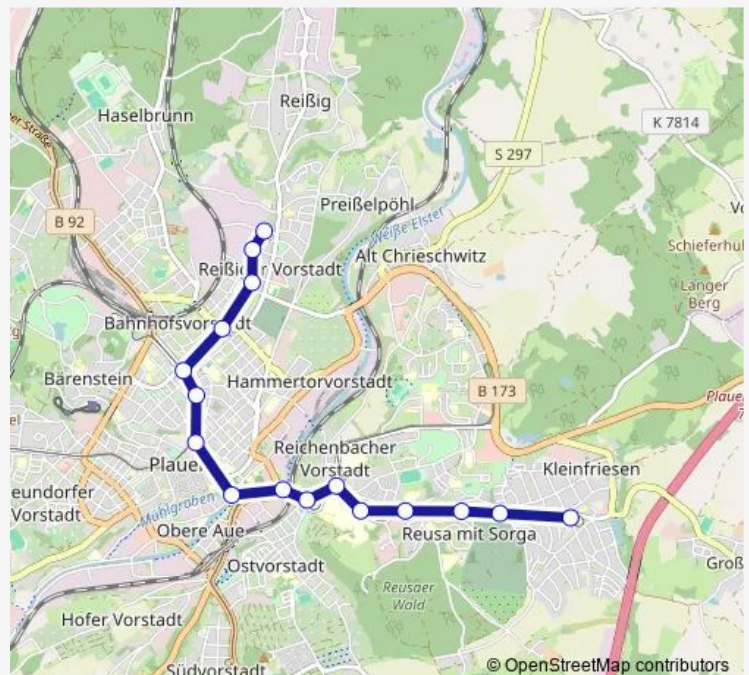

Plauen, Röntgenstraße

Plauen, Vogtland-Klinikum

Plauen, Knielohstraße

Plauen, Bahnhof Mitte

Plauen, Neue Elsterbrücke

Plauen, Tunnel

Plauen, Capitol

Plauen, Am Albertplatz

Plauen, Martin-Luther-Straße

Plauen, Chamissostraße

Plauen, Beethovenstraße

Plauen, Preißeipöhl

### Route schedule

Plauen, Reusa — Plauen, Preißeipöhl

Monday 03:38-20:58

Tuesday 03:38-20:58

Wednesday 03:38-20:58

Thursday 03:38-20:58

Friday 03:38-20:58

Saturday 05:05-20:58

### Route info

Direction: Plauen, Reusa

Stops: 16

Trip Duration: 0 hour 23 min

1 Tram time schedules and route maps are available in an offline PDF at [busmaps.com](https://busmaps.com). Use the [busmaps.com](https://busmaps.com) website to see live bus times, train schedule or subway schedule, and step-by-step directions for all public transit in Plauen