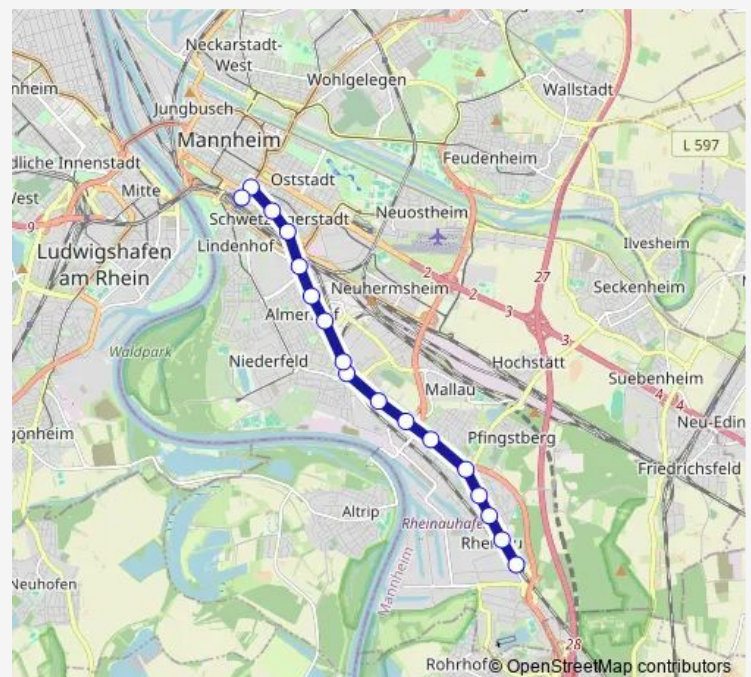

Rheinau Karlsplatz

Sandrain

Dannstadter Straße

Isarweg

Friedrichstraße

Neckarau Bahnhof

Voltastraße

Lettestraße

MA Hochschule

Krappmühlstraße

Kopernikusstraße

Tattersall

MA Hauptbahnhof

### Route schedule

Rheinau Bahnhof — MA Hauptbahnhof

Monday	24:13 <sup>+1</sup>
Tuesday	24:13 <sup>+1</sup>
Wednesday	24:13 <sup>+1</sup>
Thursday	24:13 <sup>+1</sup>
Friday	—
Saturday	—
Sunday	—

### Route info

Direction: Rheinau Bahnhof

Stops: 17

Trip Duration: 0 hour 24 min

1 — MA Rheinau Bf - Neckarau - MA Hbf - Paradeplatz - Waldhof - MA Schönau

1 Tram time schedules and route maps are available in an offline PDF at [busmaps.com](https://busmaps.com). Use the [busmaps.com](https://busmaps.com) website to see live bus times, train schedule or subway schedule, and step-by-step directions for all public transit in Mannheim