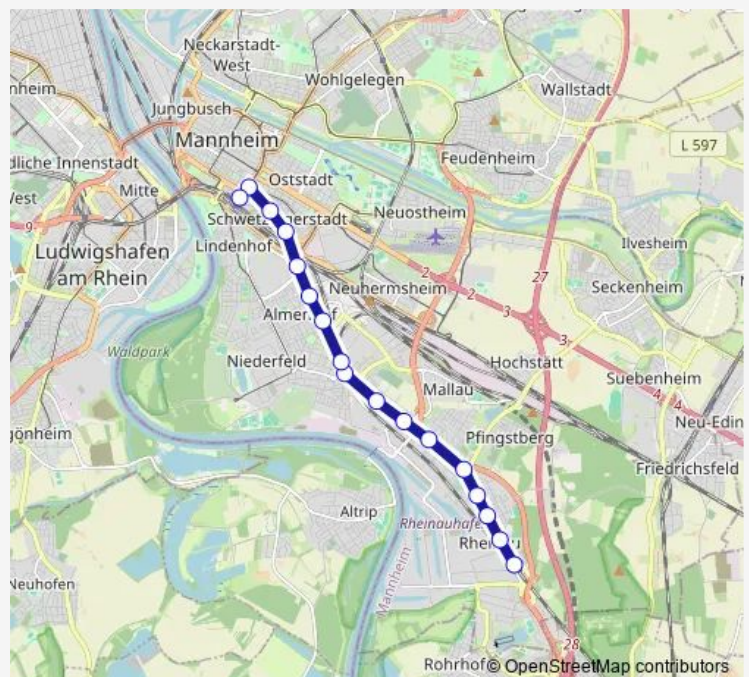

Rheinau Karlsplatz

Sandrain

Dannstadter Straße

Isarweg

Friedrichstraße

Neckarau Bahnhof

Voltastraße

Lettestraße

MA Hochschule

Krappmühlstraße

Kopernikusstraße

Tattersall

MA Hauptbahnhof

### Route schedule

Rheinau Bahnhof — MA Hauptbahnhof

Monday	24:13 <sup>+1</sup>
Tuesday	24:13 <sup>+1</sup>
Wednesday	24:13 <sup>+1</sup>
Thursday	24:13 <sup>+1</sup>
Friday	24:13 <sup>+1</sup>
Saturday	—
Sunday	24:03 <sup>+1</sup>

### Route info

Direction: Rheinau Bahnhof

Stops: 17

Trip Duration: 0 hour 23 min

1 — MA Rheinau Bf - Neckarau - MA Hbf - Paradeplatz - Waldhof - MA Schönau

1 Tram time schedules and route maps are available in an offline PDF at [busmaps.com](https://busmaps.com). Use the [busmaps.com](https://busmaps.com) website to see live bus times, train schedule or subway schedule, and step-by-step directions for all public transit in Mannheim