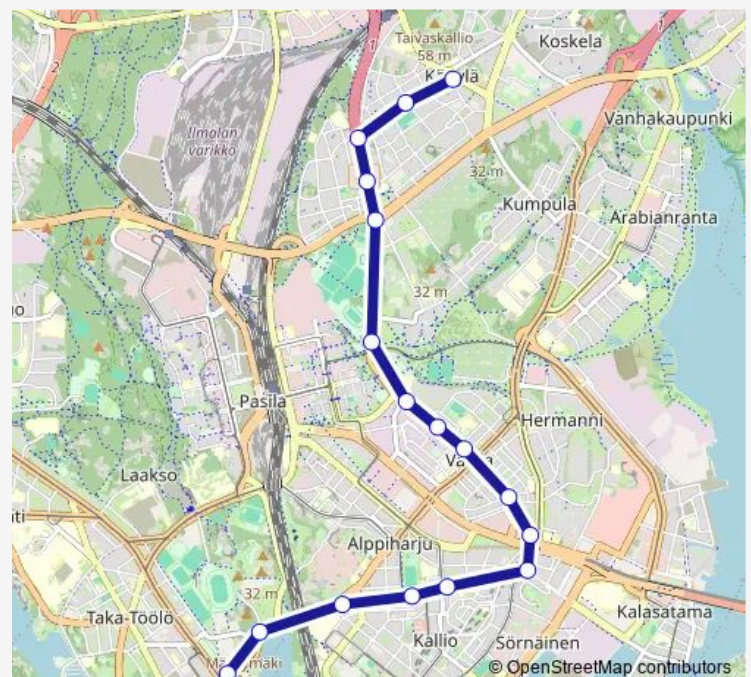

Ooppera — Pohjolanaukio

Monday 05:21-06:08

Tuesday 05:21-06:08

Wednesday 05:21-06:08

Thursday 05:21-06:08

Friday 05:21-06:08

Saturday —

Sunday —

Route info

Direction: Ooppera

Stops: 17

Trip Duration: 0 hour 21 min

1 — Ooppera - Sörnäinen (M) - Käpylä

1 Tram time schedules and route maps are available in an offline PDF at busmaps.com. Use the busmaps.com website to see live bus times, train schedule or subway schedule, and step-by-step directions for all public transit in Helsinki