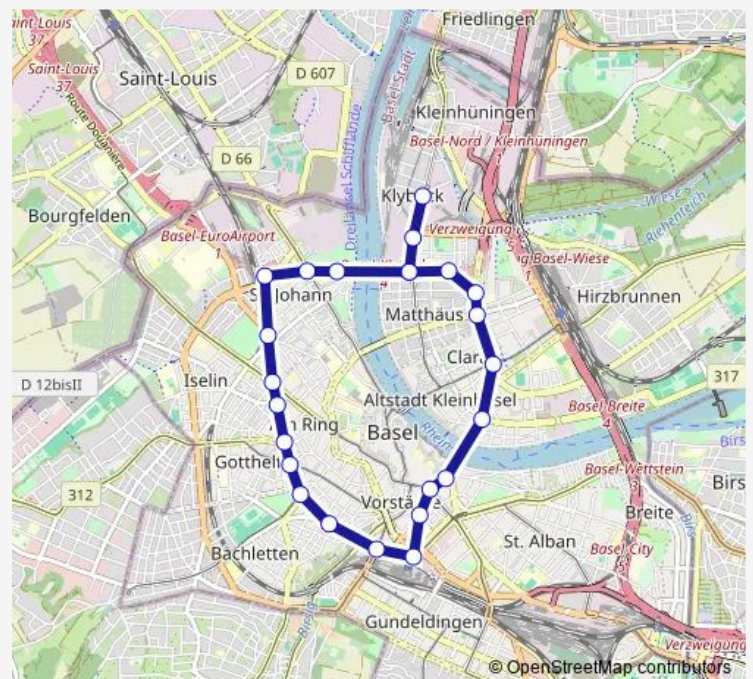

### Direction

Basel, Dreirosenbrücke — Basel, Wiesenplatz

24 stops

[Open route schedule](#)

Basel, Dreirosenbrücke

Basel, Novartis Campus

Basel, Voltaplatz

Basel, Bahnhof St. Johann

### Route schedule

Basel, Dreirosenbrücke — Basel, Wiesenplatz

Monday	—
Tuesday	07:59
Wednesday	07:59
Thursday	—
Friday	—
Saturday	—
Sunday	—

### Route info

Direction: Basel, Dreirosenbrücke

Stops: 24

Trip Duration: 0 hour 32 min

1 — T 1

Basel, Dreirosenbrücke

Basel, Ciba

Basel, Wiesenplatz

## Direction

Basel, Dreirosenbrücke — Basel, Wiesenplatz

24 stops

[Open route schedule](#)

Basel, Dreirosenbrücke

Basel, Novartis Campus

Basel, Voltaplatz

Basel, Bahnhof St. Johann