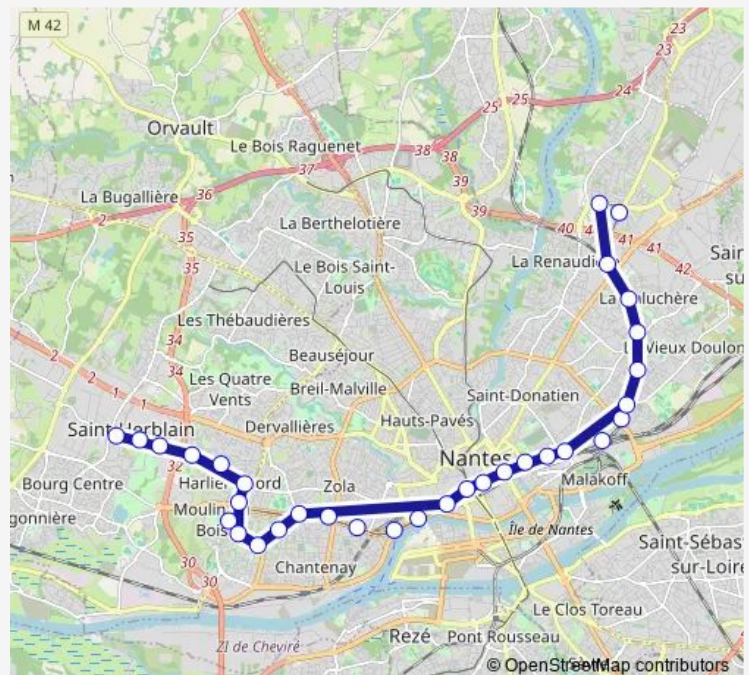

Jamet

Route schedule

Ranzay — Jamet

| | |
|-----------|-------------|
| Monday | 05:16-23:26 |
| Tuesday | 05:16-22:16 |
| Wednesday | 05:16-22:16 |
| Thursday | 05:16-22:16 |
| Friday | 05:16-22:16 |
| Saturday | 05:17-22:01 |
| Sunday | 06:26-23:26 |

Route info

Direction: Ranzay

Stops: 21

Trip Duration: 0 hour 32 min

Direction

Jamet — Beaujoire

22 stops

[Open route schedule](#)