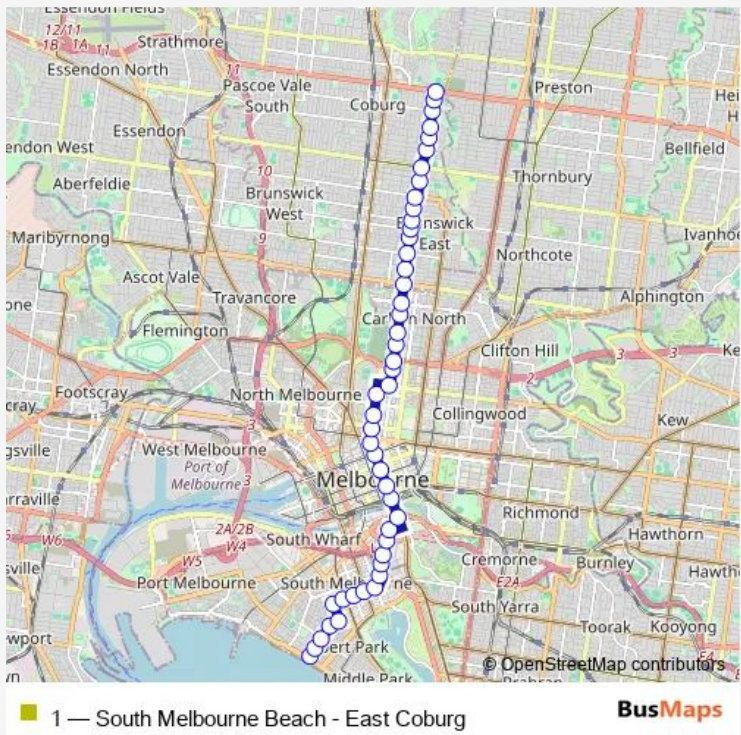

Tram 1 South Melbourne Beach - East Coburg

[Go to website](#)

Direction
 128-Mitchell St/Holmes St (Brunswick East) — 32-Beaconsfield Pde/Victoria Ave (Albert Park)
 40 stops
[Open route schedule](#)

- 128-Mitchell St/Holmes St (Brunswick East)
- 127-Albion St/Holmes St (Brunswick East)
- 126-Stewart St/Lygon St (Brunswick East)
- 125-Blyth St/Lygon St (Brunswick East)
- 124-Victoria St/Lygon St (Brunswick East)
- 123-Albert St/Lygon St (Brunswick East)
- 122-Glenlyon Rd/Lygon St (Brunswick East)
- 121-Weston St/Lygon St (Brunswick East)
- 120-Brunswick Rd/Lygon St (Brunswick)
- 118-Pigdon St/Lygon St (Carlton North)
- 117-Richardson St/Lygon St (Carlton North)
- 116-Fenwick St/Lygon St (Carlton North)
- 115-Melbourne Cemetery/Lygon St (Carlton North)
- 114-Princes St/Lygon St (Carlton North)
- 113-Lytton St/Lygon St (Carlton)
- 112-Lygon St/Elgin St (Carlton)
- 1-Melbourne University/Swanston St (Carlton)
- 3-Lincoln Square/Swanston St (Carlton)
- 4-Queensberry St/Swanston St (Carlton)
- 7-Rmit University/Swanston St (Melbourne City)

Route schedule
 128-Mitchell St/Holmes St (Brunswick East) — 32-Beaconsfield Pde/Victoria Ave (Albert Park)

Monday	05:47-16:34
Tuesday	05:47-16:34
Wednesday	05:47-16:34
Thursday	05:47-16:34
Friday	15:42-16:33
Saturday	—
Sunday	—

Route info
 Direction: 128-Mitchell St/Holmes St (Brunswick East)
 Stops: 40
 Trip Duration: 0 hour 49 min

8-Melbourne Central Station/Swanston St (Melbourne City)

10-Bourke Street Mall/Swanston St (Melbourne City)

31-Graham St/Victoria Ave (Albert Park)

32-Beaconsfield Pde/Victoria Ave (Albert Park)

Direction

32-Beaconsfield Pde/Victoria Ave (Albert Park) —
129-Moreland Rd/Holmes St (Brunswick)

41 stops

[Open route schedule](#)