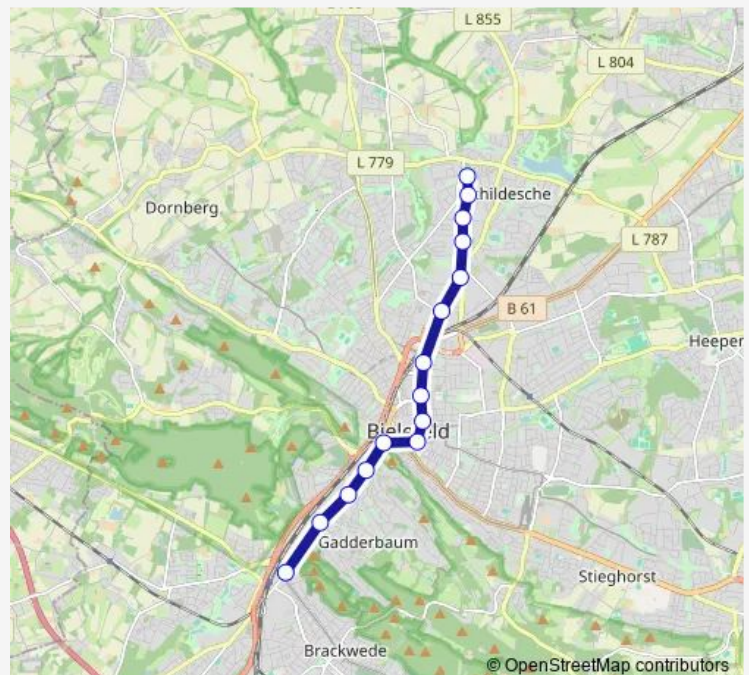

Bi-Gadderbaum, Friedrich-List-Str.

Bi-Gadderbaum, Bethel

Bielefeld, Adenauerplatz

Bielefeld, Landgericht

Bielefeld, Rathaus

Bielefeld, Jahnplatz

Bielefeld Hbf

Bielefeld, Sudbrackstraße

Bielefeld, Johannesstift

Bi-Schildesche, Deciusstraße

Bi-Schildesche, Kattenkamp

Bi-Schildesche, Heidegärten

Bielefeld, Schildesche

Route schedule

Bielefeld, Brackwede Bahnhof — Bielefeld, Schildesche

Monday 04:40-00:25⁺¹

Tuesday 10:55-02:55⁺¹

Wednesday 03:10-00:25⁺¹

Thursday 04:40-00:25⁺¹

Friday 04:40-00:25⁺¹

Saturday 06:40-00:25⁺¹

Sunday 08:40-00:25⁺¹

Route info

Direction: Bielefeld, Brackwede Bahnhof

Stops: 15

Trip Duration: 0 hour 22 min

Direction

Bielefeld, Schildesche — Bielefeld, Brackwede Bahnhof

15 stops

[Open route schedule](#)

Bielefeld, Schildesche

Bi-Schildesche, Heidegärten