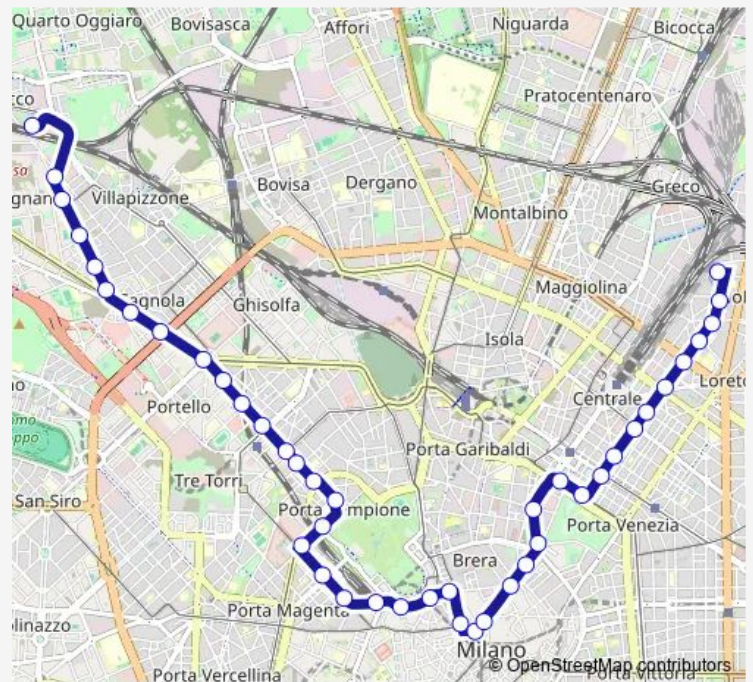

### Route schedule

certosa fs — greco rovereto

Monday	05:23-02:10 <sup>+1</sup>
Tuesday	05:23-02:07 <sup>+1</sup>
Wednesday	05:23-02:07 <sup>+1</sup>
Thursday	05:23-02:10 <sup>+1</sup>
Friday	05:23-02:10 <sup>+1</sup>
Saturday	05:23-02:10 <sup>+1</sup>
Sunday	05:23-02:07 <sup>+1</sup>

### Route info

Direction: certosa fs

Stops: 43

Trip Duration: 1 hour 12 min

■ 1 — greco - certosa f.s.

foro buonaparte via ricasoli

cairoli m1

via cusani

## Route info

Direction: greco rovereto

Stops: 43

Trip Duration: 1 hour 2 min

arco della pace

c.so sempione via canova

c.so sempione via villasanta

c.so sempione via procaccini