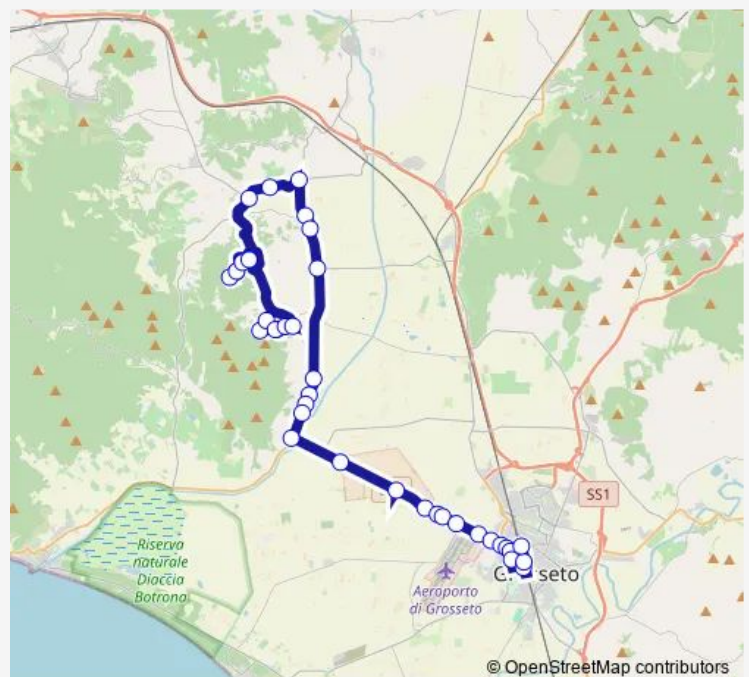

Buriano Bivio Vaticino

### Route schedule

Buriano Manovra Bus — Grosseto F.S.

Monday 06:40

Tuesday 06:40

Wednesday 06:40

Thursday 06:40

Friday 06:40

Saturday 06:40

### Route info

Direction: Buriano Manovra Bus

Stops: 57

Trip Duration: 1 hour 10 min

10G — Grosseto-Buriano-Vetulonia

BusMaps

Santa Vittoria

Ponte Casello