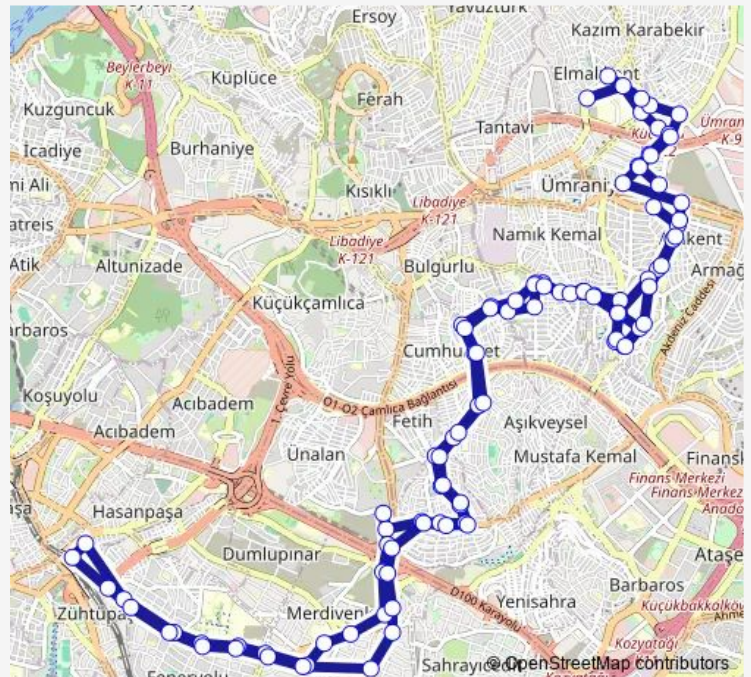

Thursday 06:00-07:40

Friday 06:00-07:40

Saturday —

Sunday —

Route info

Direction: ELMALIKENT

Stops: 98

Trip Duration: 1 hour 17 min