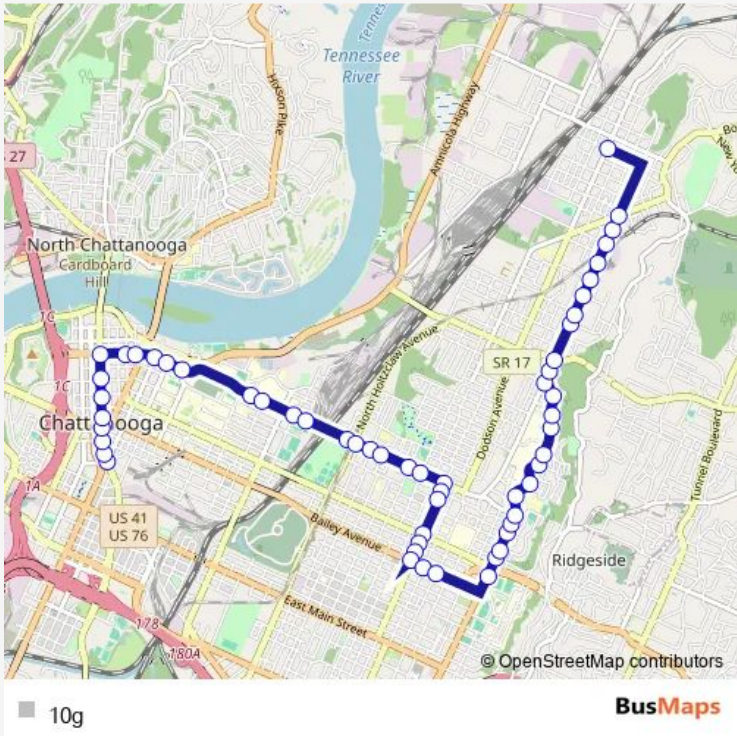

Direction
 Market & Houston1 — Stuart + Dodson
 57 stops
[Open route schedule](#)

- Market & Houston1
- Market + Warehouse Row
- Market + 11th Patten Towers
- Market + Miller Pk
- Market + M.L.King
- Market & Suntrust Bank
- Market & Courts Bldg
- Market & 4th (in front of Chili's)
- 4TH + Lookout
- 4TH + High
- 4TH + Lindsay
- Houston & 4th Street
- 4TH + Mabel
- 3RD + Hampton
- 3RD + Wiehl
- 3RD + Oneal
- 3RD + Scruggs
- 3RD + Warner Park
- 3rd & Holtzclaw-0
- 3RD + Highland Park
- 3RD + Holly

Route schedule
 Market & Houston1 — Stuart + Dodson

Monday	06:30-23:30
Tuesday	06:30-23:30
Wednesday	06:30-23:30
Thursday	06:30-23:30
Friday	06:30-23:30
Saturday	06:45-23:30
Sunday	11:20-19:40

Route info
 Direction: Market & Houston1
 Stops: 57
 Trip Duration: 0 hour 35 min