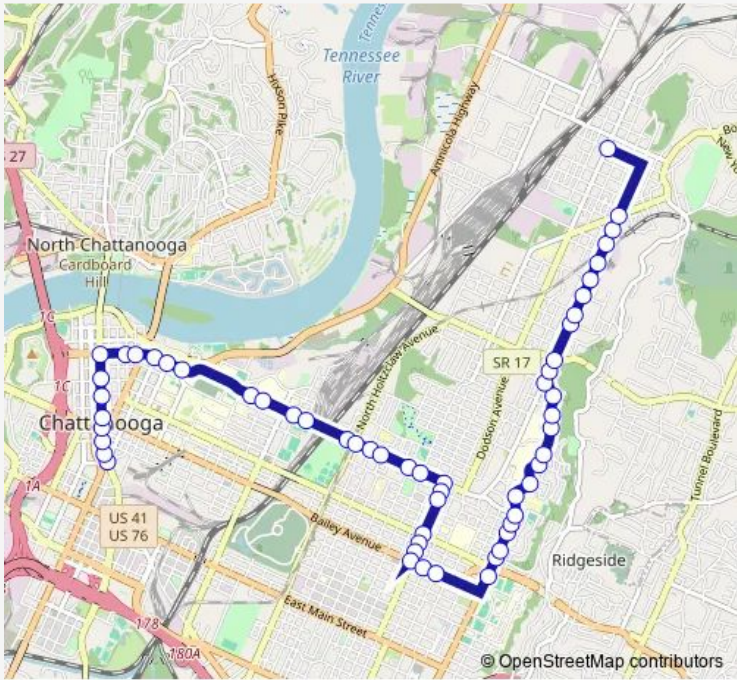

Direction
 Market + 12th — Stuart + Dodson
 57 stops
[Open route schedule](#)

- Market + 12th
- Market + Warehouse Row
- Market + 11th Patten Towers
- Market + Miller Pk
- Market + M.L.King
- Market & Suntrust Bank
- Market & Courts Bldg
- Market + 4th
- 4TH + Lookout
- 4TH + High
- 4TH + Lindsay
- 4TH + Houston
- 4TH + Mabel
- 3RD + Hampton
- 3RD + Wiehl
- 3RD + ONeal
- 3RD + Scruggs
- 3RD + Warner Park
- 3rd & Holtzclaw-0
- 3RD + Highland Park
- 3RD + Holly

Route schedule
 Market + 12th — Stuart + Dodson

Monday	06:30-23:30
Tuesday	06:30-23:30
Wednesday	06:30-23:30
Thursday	06:30-23:30
Friday	06:30-23:30
Saturday	06:45-23:30
Sunday	11:20-19:40

Route info
 Direction: Market + 12th
 Stops: 57
 Trip Duration: 0 hour 35 min