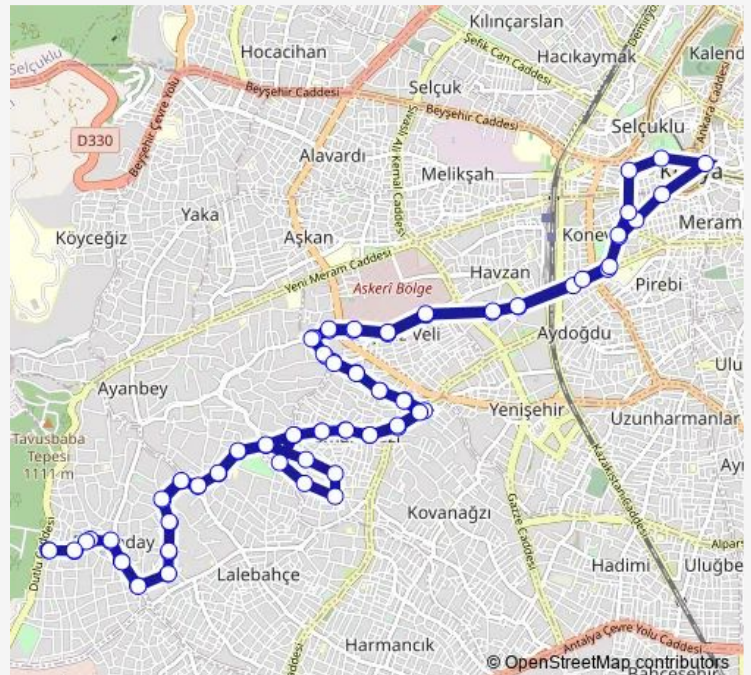

Thursday 07:00-16:40

Friday 07:00-16:40

Saturday 06:45-16:35

Sunday 07:00-18:30

Route info

Direction: Meram SON Durak

Stops: 83

Trip Duration: 1 hour 6 min