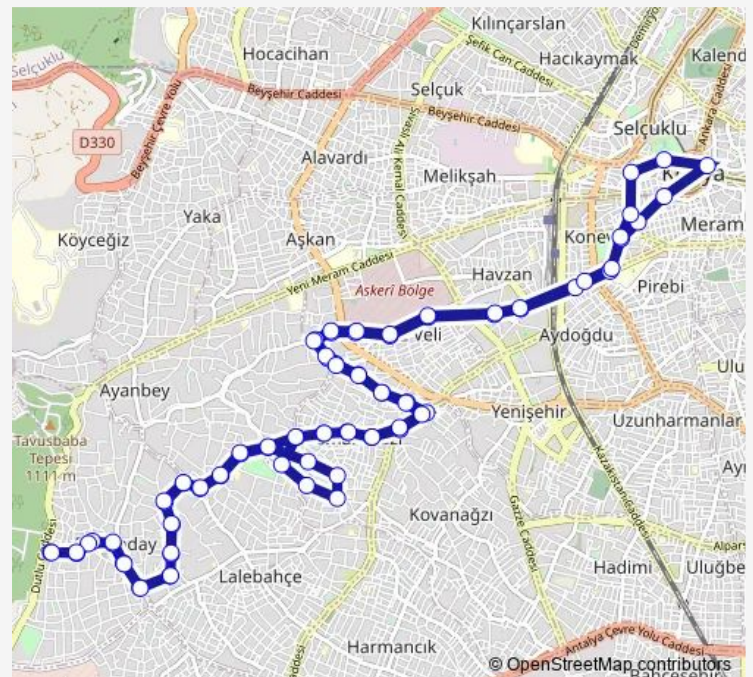

Thursday 07:00-16:40

Friday 07:00-16:40

Saturday 06:45-16:35

Sunday 07:00-18:30

Route info

Direction: Meram SON Durak

Stops: 83

Trip Duration: 1 hour 13 min