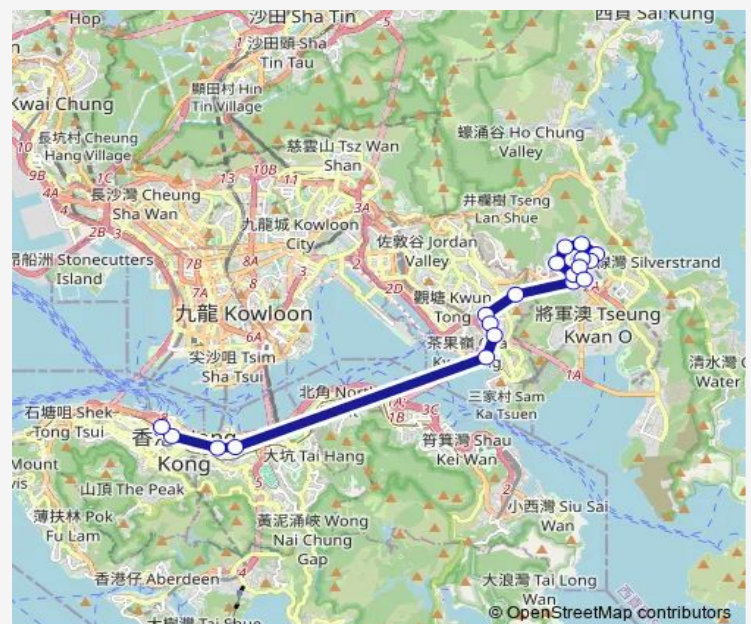

[Ctb] Ying Ming Court, PO LAM Road North[[Kmb+Ctb] Ying Ming Court/
Ying Ming Court, PO LAM Road North[[Kmb] Ying Ming Court

[Ctb] Tseung Kwan O Jockey Club Clinic, PO LAM Road North[[Kmb+Ctb] TKO Jockey Club Clinic/
Tseung Kwan O Jockey Club Clinic, PO LAM Road North[[Kmb] TKO Jockey Club Clinic

[Ctb] PO LAM Station[[Kmb+Ctb] PO LAM BUS Terminus/
Po LAM Station[[Kmb] PO LAM BUS Terminus

[Ctb] Leung KIT WAH Primary School, PO Fung Road[[Kmb+Ctb] Leung KIT WAH Primary School/
Leung KIT WAH Primary School, PO Fung Road[[Kmb] Leung KIT WAH Primary School

[Ctb] Verbena Heights, PO Hong Road[[Kmb+Ctb] Verbena Heights/
Verbena Heights, PO Hong Road[[Kmb] Verbena Heights

Route schedule

[Ctb] Hong Sing Garden[[Kmb+Ctb] Hong Sing Garden BUS Terminus/
Hong Sing Garden[[Kmb] Hong Sing Garden BUS Terminus — [Ctb] Central (Exchange Square)[[Kmb+Ctb] Exchange Square BUS Terminus/
Central (Exchange Square)

Monday	07:25-08:15
Tuesday	07:25-08:15
Wednesday	07:25-08:15
Thursday	07:25-08:15
Friday	07:25-08:15
Saturday	07:25-08:15
Sunday	—

Route info

Direction: [Ctb] Hong Sing Garden[[Kmb+Ctb] Hong Sing Garden BUS Terminus/
Hong Sing Garden[[Kmb] Hong Sing Garden BUS Terminus

Stops: 19

Trip Duration: 0 hour 46 min