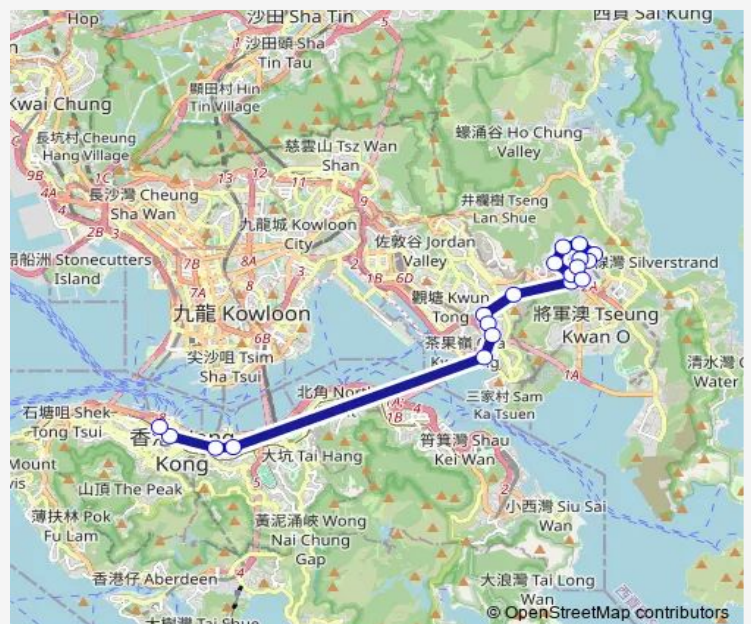

[Ctb] Verbena Heights, PO Hong Road[[Kmb+Ctb] Verbena Heights/<Br>Verbena Heights, PO Hong Road[[Kmb] Verbena Heights

Route schedule

[Ctb] Hong Sing Garden[[Kmb+Ctb] Hong Sing Garden BUS Terminus/<Br>Hong Sing Garden[[Kmb] Hong Sing Garden BUS Terminus — [Ctb] Central (Exchange Square)[[Kmb+Ctb] Exchange Square BUS Terminus/<Br>Central (Exchange Square)

Monday	07:25-08:15
Tuesday	07:25-08:15
Wednesday	07:25-08:15
Thursday	07:25-08:15
Friday	07:25-08:15
Saturday	07:25-08:15
Sunday	—

Route info

Direction: [Ctb] Hong Sing Garden[[Kmb+Ctb] Hong Sing Garden BUS Terminus/<Br>Hong Sing Garden[[Kmb] Hong Sing Garden BUS Terminus

Stops: 19

Trip Duration: 0 hour 48 min

[Ctb] PO Hong Park, PO Hong Road[[Kmb+Ctb] PO Hong Park/<Br>Po Hong Park, PO Hong Road[[Kmb] PO Hong Park

[Ctb] Tseung Kwan O Tunnel BUS-BUS Interchange[[Kmb+Ctb] Tseung Kwan O Tunnel Interchange/<Br>Tseung Kwan O Tunnel BUS-BUS Interchange[[Kmb] Tseung Kwan O Tunnel Interchange