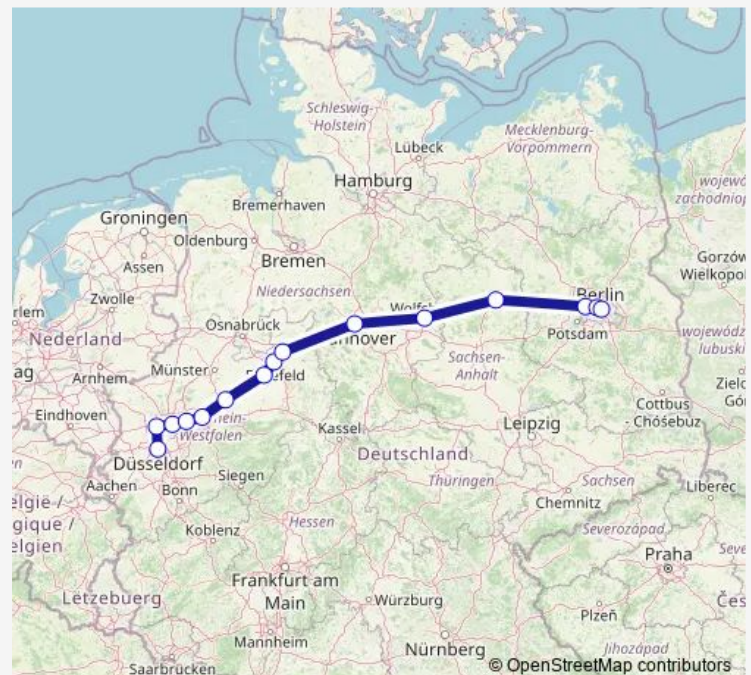

Dortmund Hbf

Hamm(Westf)

Gütersloh Hbf

Bielefeld Hbf

Herford

Hannover Hbf

Wolfsburg Hbf

Stendal

Berlin-Spandau

Berlin Hbf (tief)

Berlin Ostbahnhof

### Route schedule

Düsseldorf Hbf — Berlin Ostbahnhof

Monday —

Tuesday —

Wednesday 17:10

Thursday —

Friday —

Saturday —

### Route info

Direction: Düsseldorf Hbf

Stops: 15

Trip Duration: 5 hour 4 min

ICE 1043

BusMaps