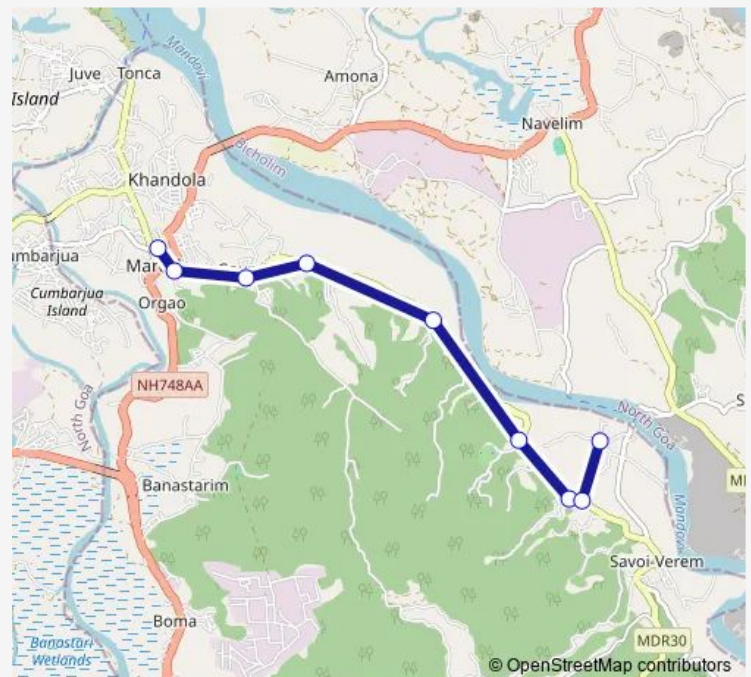

Tamsule

Betki Hospital

Betki

Ghano

Savo

Sateribhat

Volvo

Route schedule

Route info

Direction: Marcel KTC Bus Stand

Stops: 9

Trip Duration: 0 hour 20 min

PNJ39 — Marcel - Volvoi via Betki

BusMaps

Direction

Volvoi — Marcel KTC Bus Stand

9 stops

[Open route schedule](#)

Volvoi

Sateribhat

Savoi

Ghano

Betki

Betki Hospital

Tamsule

Near Ganapati Temple, Kanolya

Marcel KTC Bus Stand

Route schedule

Volvoi — Marcel KTC Bus Stand

Monday	06:30
Tuesday	06:30
Wednesday	06:30
Thursday	06:30
Friday	06:30
Saturday	06:30
Sunday	06:30

Route info