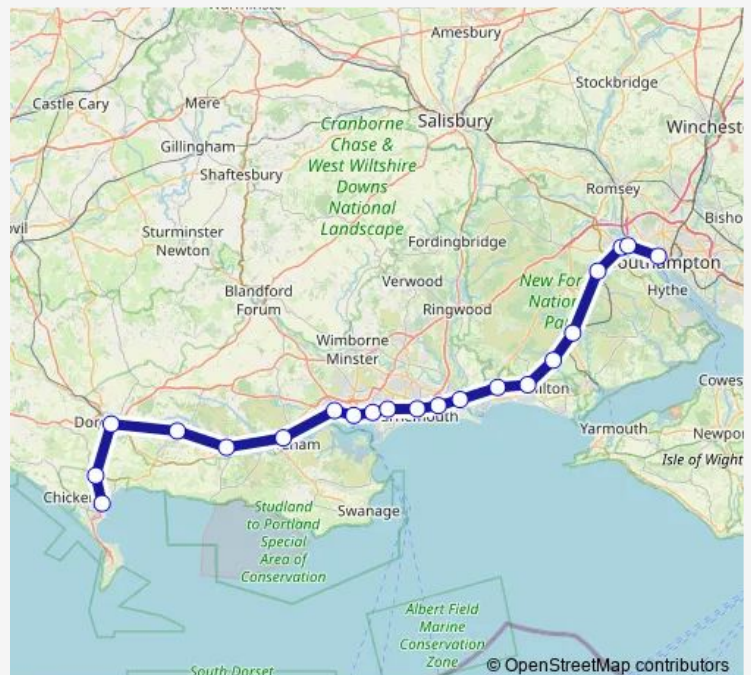

Tuesday 05:55

Wednesday 05:55

Thursday 05:55

Friday 05:55

Saturday —

Sunday —

Route info

Direction: Weymouth

Stops: 15

Trip Duration: 1 hour 30 min

■ Sw:Wey->Sou — SW train service from WEY to Sou

Direction

Weymouth — Southampton Central

21 stops

[Open route schedule](#)

Weymouth

Upwey

Dorchester South

Moreton (Dorset)

Wool

Wareham

Hamworthy

Poole

Parkstone (Dorset)

Wednesday 06:25

Thursday 06:25

Friday 06:25

Saturday —

Sunday 21:58

Route info

Direction: Weymouth

Stops: 21