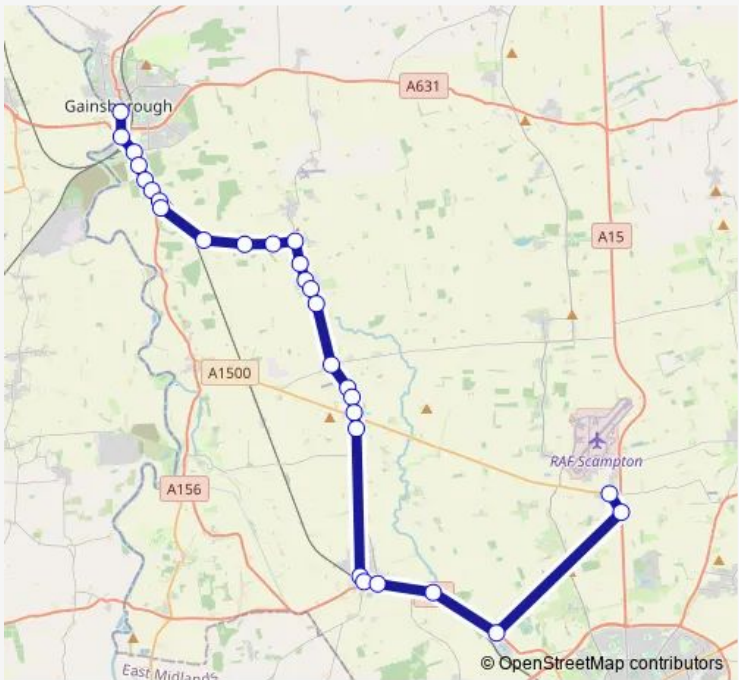

Bus CRC1 Gainsborough - Riseholme College

[Go to website](#)

**Direction**  
 Coach Stop — Riseholme College  
 28 stops  
[Open route schedule](#)

- Coach Stop
- South County Infant School
- Rail Station
- Drovers Call Care Home
- Mayflower Close
- Lansdall Avenue
- Cavendish Drive
- The Green
- Stags Head PH
- Pear Tree House
- South View
- Kexby House
- Fox & Hounds PH
- St Helens Church
- Grange Lane
- Kim-Ray
- Ingham Road
- The Glebe
- School Lane
- Spencer Court
- Queensway

Route schedule  
 Coach Stop — Riseholme College

Monday	08:00
Tuesday	08:00
Wednesday	08:00
Thursday	08:00
Friday	08:00
Saturday	—
Sunday	—

Route info  
 Direction: Coach Stop  
 Stops: 28  
 Trip Duration: 0 hour 50 min

■ CRC1 — Gainsborough - Riseholme College **BusMaps**

St Andrew's Hall

Fire Station

1 Queensway

Odda Farm Broxholme Lane

Burton Waters

Lincolnshire Showground

Riseholme College

**Direction**

Riseholme College — Coach Stop

27 stops

[Open route schedule](#)

Riseholme College

Lincolnshire Showground

Burton Waters

Odda Farm Broxholme Lane