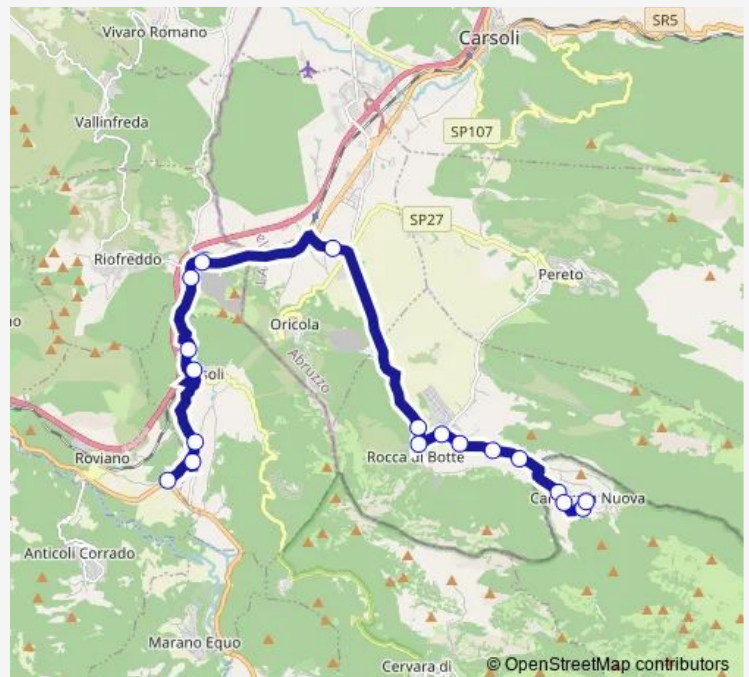

**Route schedule**

ROVIANO | Via Tiburtina Via Sublacense # f8948 — CAMERATA | Piazza XXIV Maggio # f8888

Monday	—
Tuesday	—
Wednesday	—
Thursday	—
Friday	—
Saturday	—
Sunday	15:50

**Route info**

Direction: ROVIANO | Via Tiburtina Via Sublacense # f8948

Stops: 18

Trip Duration: 0 hour 40 min

Bus time schedules and route maps are available in an offline PDF at [busmaps.com](https://busmaps.com). Use the [busmaps.com](https://busmaps.com) website to see live bus times, train schedule or subway schedule, and step-by-step directions for all public transit in Rocca di Botte