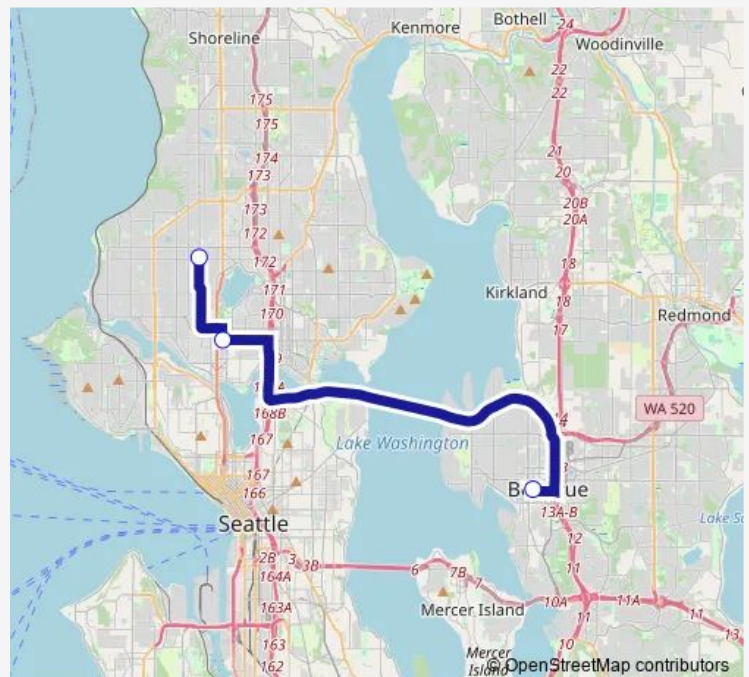

Bus (Everest) Greenwood/Fremont Am

[Go to website](#)

Direction

Everest - Greenwood — Everest

3 stops

[Open route schedule](#)

Everest - Greenwood

Everest - Fremont-Midvale

Everest

Route schedule

Everest - Greenwood — Everest

Monday 07:00-08:30

Tuesday 07:00-08:30

Wednesday 07:00-08:30

Thursday 07:00-08:30

Friday 07:00-08:30

Saturday —

Sunday —

Route info

Direction: Everest - Greenwood

Stops: 3

Trip Duration: 0 hour 45 min

(Everest) Greenwood/Fremont Am

(Everest) Greenwood/Fremont Am Bus time schedules and route maps are available in an offline PDF at busmaps.com. Use the busmaps.com website to see live bus times, train schedule or subway schedule, and step-by-step directions for all public transit in Seattle