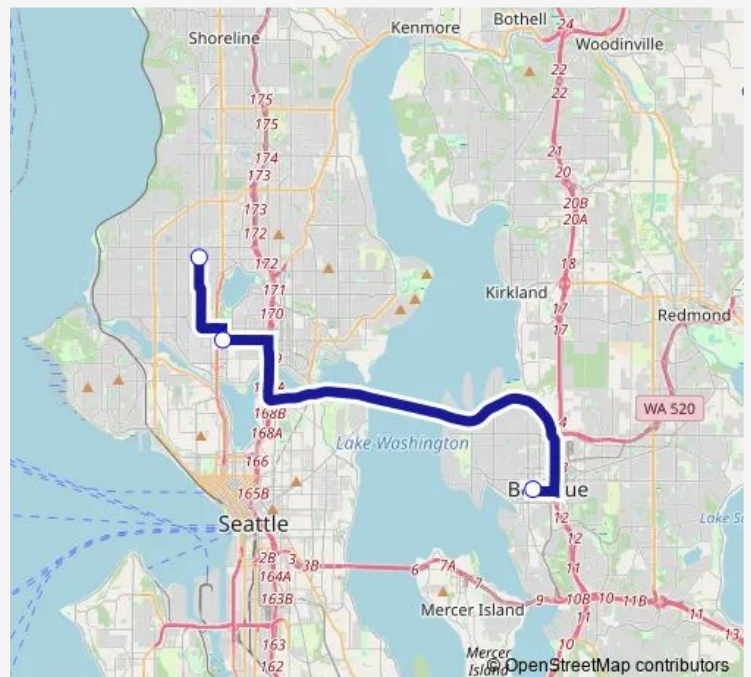

Bus (Everest) Greenwood/Fremont AM

[Go to website](#)

Direction

Everest - Greenwood — Everest

3 stops

[Open route schedule](#)

Everest - Greenwood

Everest - Fremont-Midvale

Everest

Route schedule

Everest - Greenwood — Everest

Monday 07:00-08:30

Tuesday 07:00-08:30

Wednesday 07:00-08:30

Thursday 07:00-08:30

Friday 07:00-08:30

Saturday —

Sunday —

Route info

Direction: Everest - Greenwood

Stops: 3

Trip Duration: 0 hour 45 min

(Everest) Greenwood/Fremont AM

(Everest) Greenwood/Fremont AM Bus time schedules and route maps are available in an offline PDF at busmaps.com. Use the busmaps.com website to see live bus times, train schedule or subway schedule, and step-by-step directions for all public transit in