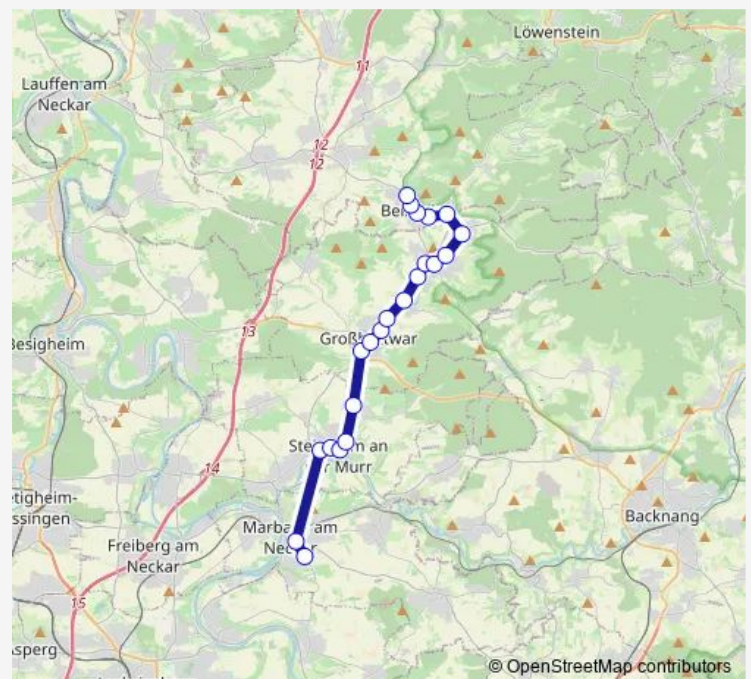

### Route schedule

Steinheim (Murr), Bahnhof, Steinheim (Murr) — Marbach (N), Bahnhof

Monday 06:59

Tuesday 06:59

Wednesday 06:59

Thursday 06:59

Friday 06:59

Saturday —

### Route info

Direction: Steinheim (Murr), Bahnhof, Steinheim (Murr)

Stops: 4

Trip Duration: 0 hour 18 min

**Direction**

undefined — undefined

0 stops

[Open route schedule](#)

## Route info

Direction:

Stops: 0

Trip Duration: — min