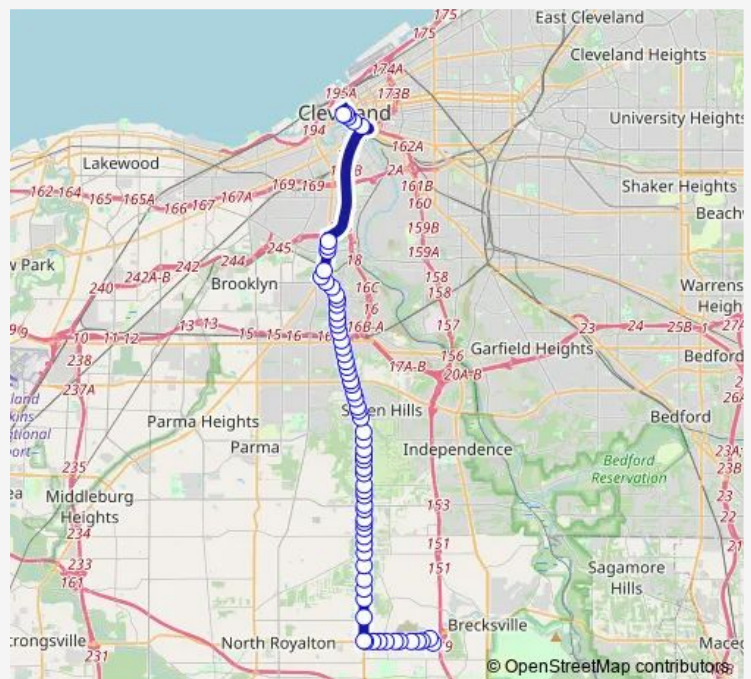

Bus 53-53a Metrohealth Line–Broadview

Go to website

Direction

West Roadway & Superior Av — Brecksville Metrohealth Layover

67 stops

[Open route schedule](#)

West Roadway & Superior Av

Ontario ST & Prospect Av

Broadview RD & Brookpark Rd

Broadview RD & North Av

Broadview RD & Russell Av

Route schedule

West Roadway & Superior Av — Brecksville Metrohealth Layover

Monday 05:10-23:10

Tuesday 05:10-23:10

Wednesday 05:10-23:10

Thursday 05:10-23:10

Friday 05:10-23:10

Saturday 05:10-23:10

Sunday 05:10-23:10

Route info

Direction: West Roadway & Superior Av

Stops: 67

Trip Duration: 0 hour 41 min

53-53a — Metrohealth Line–Broadview

Broadview RD & Grovewood Av

Broadview RD & Sandpiper Dr

Broadview RD & Broadrock Ct

Broadview RD & OLD Rockside Rd

Broadview RD & Snow Rd

Broadview RD & Carlton Rd

Broadview RD & Hillsdale Av