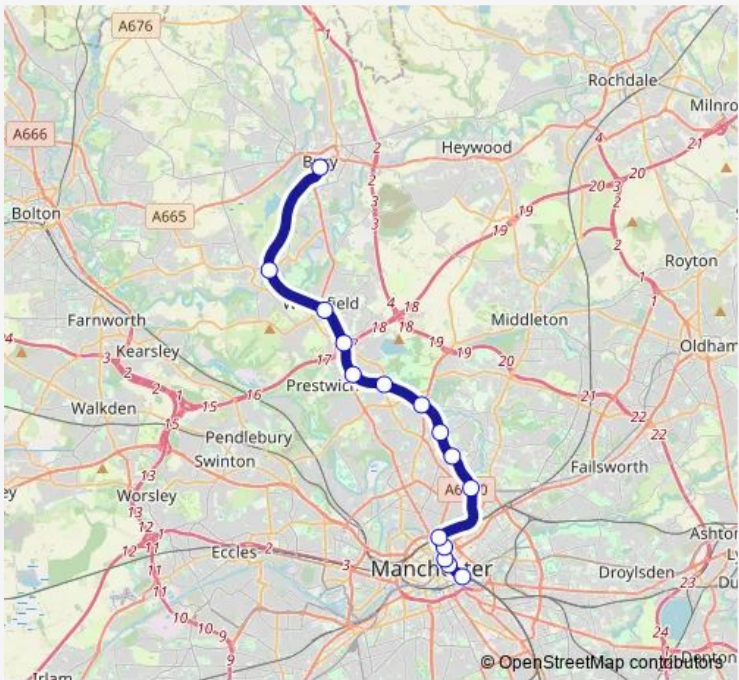

Tram Yellow Line

[Go to website](#)

Direction
 Bury (Manchester Metrolink) — Piccadilly (Manchester Metrolink)
 15 stops
[Open route schedule](#)

- Bury (Manchester Metrolink)
- Radcliffe (Manchester Metrolink)
- Whitefield (Manchester Metrolink)
- Besses o'th'barn (Manchester Metrolink)
- Prestwich (Manchester Metrolink)
- Heaton Park (Manchester Metrolink)
- Bowker Vale (Manchester Metrolink)
- Crumpsall (Manchester Metrolink)
- Abraham Moss (Manchester Metrolink)
- Queens Road (Manchester Metrolink)
- Victoria (Manchester Metrolink)
- Shudehill (Manchester Metrolink)
- Market Street (Manchester Metrolink)
- Piccadilly Gardens (Manchester Metrolink)
- Piccadilly (Manchester Metrolink)

Route info
 Direction: Bury (Manchester Metrolink)
 Stops: 15
 Trip Duration: 0 hour 38 min

■ Yellow Line — Piccadilly - Bury **BusMaps**

Direction

Ashton-Under-Lyne (Manchester Metrolink) — Bury (Manchester Metrolink)

26 stops

[Open route schedule](#)

Ashton-Under-Lyne (Manchester Metrolink)

Ashton West (Manchester Metrolink)

Ashton Moss (Manchester Metrolink)

Audenshaw (Manchester Metrolink)

Droylsden (Manchester Metrolink)