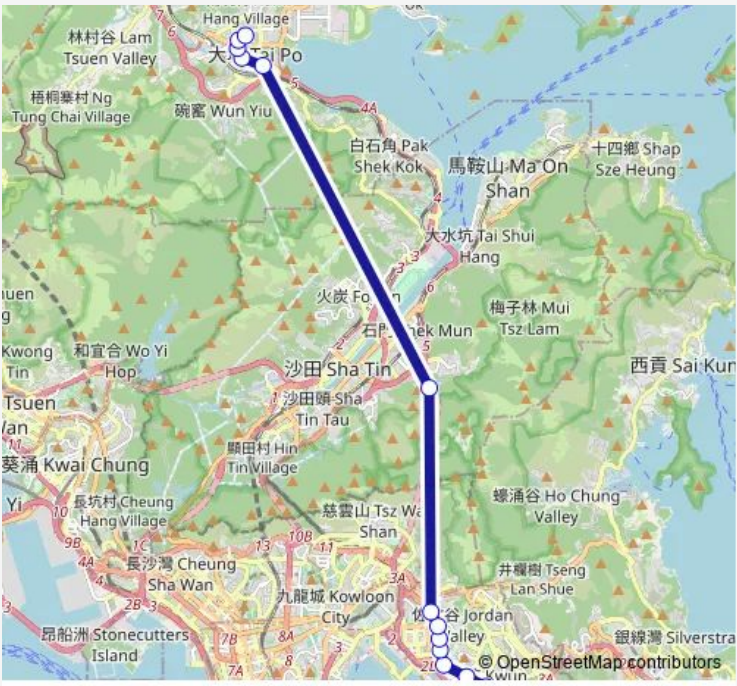

16 stops

[Open route schedule](#)

- [Kmb] Kwun Tong Ferry
- [Kmb] King YIP Street
- [Ctb] Shing YIP Street Rest Garden, CHA KWO Ling Road[[Kmb] Shing YIP Street Rest Garden
- [Kmb] APM Millennium City 5[Xb] APM Millennium City 5 Access Road
- [Ctb] Millennium City, Kwun Tong Road[[Kmb] Kwun Tong BBI - Millennium City
- [Ctb] Ting FU Street, Kwun Tong Road[[Kmb] Ting FU Street, Kwun Tong
- [Ctb] Lower Ngau TAU KOK Estate, Kwun Tong Road[[Kmb] Lower Ngau TAU KOK Estate
- [Kmb] Telford Gardens
- [Ctb] Kowloon BAY Station, Kwun Tong Road[[Kmb] Kowloon BAY Station
- [Kmb] KAI TAI Court
- [Ctb] Tate'S Cairn Tunnel BUS-BUS Inter-change[[Kmb+Ctb] Tate'S Cairn Tunnel/
Tate'S Cairn Tunnel BUS-BUS Interchange[[Kmb] Tate'S Cairn Tunnel
- [Ctb] Kwong FUK Estate, TAI PO Road[[Kmb+Ctb] Kwong FUK Estate/
Kwong FUK Estate, TAI PO Road[[Kmb] Kwong FUK Estate][Lwb] Kwong FUK Estate
- [Ctb] Kwong FUK Road[[Kmb+Ctb] Kwong FUK Road BBI/
Kwong FUK Road[[Kmb] Kwong FUK Road Bbi][Lwb] Kwong FUK Road TAI Po
- [Ctb] PO Heung Bridge, PO Heung Street[[Kmb+Ctb] Kwong FUK Road BBI - PO Heung Bridge/
Po Heung

Route schedule

[Kmb] Kwun Tong Ferry — [Kmb+Ctb] TAI PO Central BUS Terminus/
Tai PO Centre[[Kmb] TAI PO Central BUS Terminus][Lwb] TAI PO Central BUS Terminus

Monday	17:04-17:52
Tuesday	17:04-17:52
Wednesday	17:04-17:52
Thursday	17:04-17:52
Friday	17:04-17:52
Saturday	17:40
Sunday	—

Route info

Direction: [Kmb] Kwun Tong Ferry

Stops: 16

Trip Duration: 0 hour 49 min

■ 274x — Kwun Tong Ferry - TAI PO Central **BusMaps**

Bridge, PO Heung Street[[Kmb] Kwong FUK Road BBI -
PO Heung Bridge[[Lwb] PO Heung Bridge TAI Po