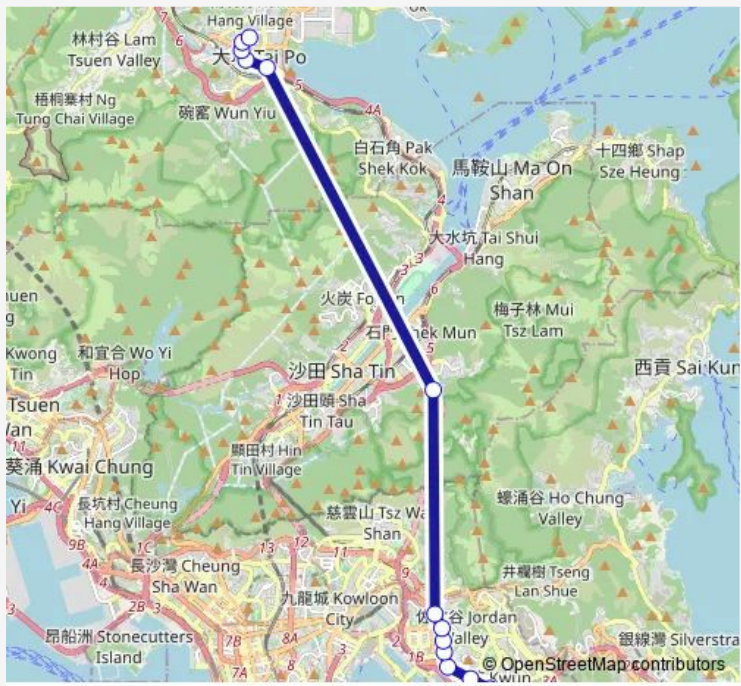

16 stops

[Open route schedule](#)

- [Kmb] Kwun Tong Ferry
- [Kmb] King YIP Street
- [Ctb] Shing YIP Street Rest Garden[[Kmb] Shing YIP Street Rest Garden
- [Kmb] APM Millennium City 5[Xb] APM Millennium City 5 Access Road
- [Ctb] Millennium City, Kwun Tong Road[[Kmb] Kwun Tong BBI - Millennium City
- [Ctb] Ting FU Street, Kwun Tong Road[[Kmb] Ting FU Street, Kwun Tong
- [Ctb] Lower Ngau TAU KOK Estate, Kwun Tong Road[[Kmb] Lower Ngau TAU KOK Estate
- [Kmb] Telford Gardens
- [Ctb] Kowloon BAY Station, Kwun Tong Road[[Kmb] Kowloon BAY Station
- [Kmb] KAI TAI Court
- [Ctb] Tate'S Cairn Tunnel BUS-BUS Inter-change[[Kmb+Ctb] Tate'S Cairn Tunnel/
Tate'S Cairn Tunnel Toll Plaza[[Kmb] Tate'S Cairn Tunnel
- [Ctb] Kwong FUK Estate, TAI PO Road[[Kmb+Ctb] Kwong FUK Estate/
Kwong FUK Estate, TAI PO Road[[Kmb] Kwong FUK Estate[[Lwb] Kwong FUK Estate
- [Ctb] Kwong FUK Road[[Kmb+Ctb] Kwong FUK Road BBI/
Kwong FUK Road[[Kmb] Kwong FUK Road Bbi[[Lwb] Kwong FUK Road TAI Po
- [Ctb] PO Heung Bridge, PO Heung Street[[Kmb+Ctb] Kwong FUK Road BBI - PO Heung Bridge/
Po Heung

Route schedule

[Kmb] Kwun Tong Ferry — [Ctb] TAI PO Centre[[Kmb+Ctb] TAI PO Central BUS Terminus/
Tai PO Centre[[Kmb] TAI PO Central BUS Terminus[[Lwb] TAI PO Central BUS Terminus

Monday	17:04-17:52
Tuesday	17:04-17:52
Wednesday	17:04-17:52
Thursday	17:04-17:52
Friday	17:04-17:52
Saturday	17:40
Sunday	—

Route info

Direction: [Kmb] Kwun Tong Ferry

Stops: 16

Trip Duration: 1 hour 5 min

274X — Kwun Tong Ferry - TAI PO Central **BusMaps**

Bridge, PO Heung Street[[Kmb] Kwong FUK Road BBI -
PO Heung Bridge[[Lwb] PO Heung Bridge TAI Po