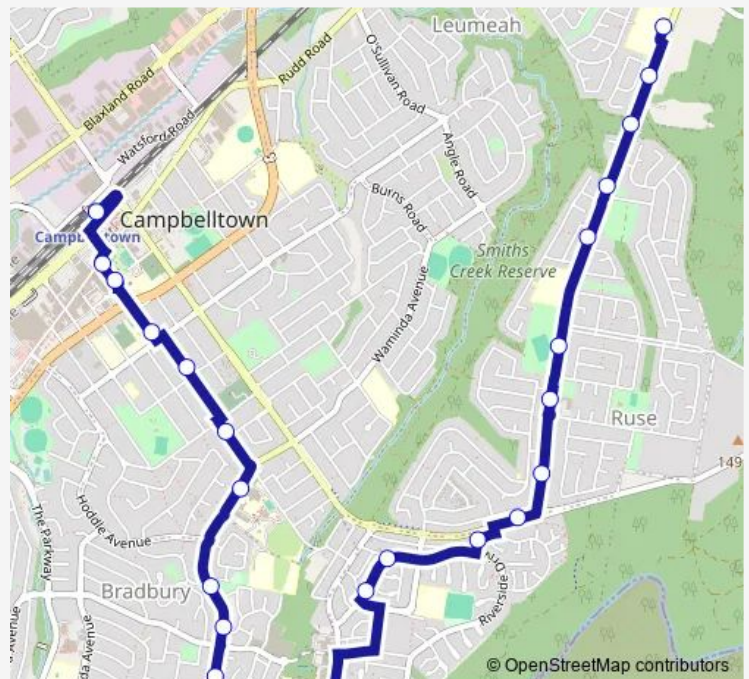

School Bus 5029 Campbelltown Station to Leumeah Hs

[Go to website](#)

Direction

Campbelltown Station, Stand D — Leumeah Hs

25 stops

[Open route schedule](#)

- Campbelltown Station, Stand D
- Mawson Park, Cordeaux St
- St Peter's Anglican Church, Cordeaux St
- Cordeaux St Opp St John The Evangelist Primary School
- Sturt St Opp Stewart St
- Colonial St At Humes St
- St Patrick's College, St Johns Rd
- Baden Powell Reserve, St Johns Rd
- St Johns Rd At Docharty St
- St Johns Rd At Creigan St
- Briar Rd Opp Kullaroo Av
- Briar Rd Opp Briar Road Public School
- Airds High School, Riverside Dr
- Riverside Dr At Nandewar Pl
- Riverside Dr After Prell Pl
- Peppin Cres Opp Yarrowin Way
- Georges River Rd Before Junction Rd
- Junction Rd Before Wattle Rd
- Junction Rd Opp Oberon Reserve
- Worrell Park, Junction Rd
- Junction Rd Before Giles Cres

Route schedule

Campbelltown Station, Stand D — Leumeah Hs

Monday	07:55
Tuesday	07:55
Wednesday	07:55
Thursday	07:55
Friday	—
Saturday	—
Sunday	—

Route info

Direction: Campbelltown Station, Stand D

Stops: 25

Trip Duration: 0 hour 20 min

5029 — Campbelltown Station to Leumeah Hs

Junction Rd Opp Bendall Reserve

Junction Rd After Bent Pl

Junction Rd Before Corunna Av

Leumeah Hs

5029 School Bus time schedules and route maps are available in an offline PDF at busmaps.com. Use the busmaps.com website to see live bus times, train schedule or subway schedule, and step-by-step directions for all public transit in Campbelltown