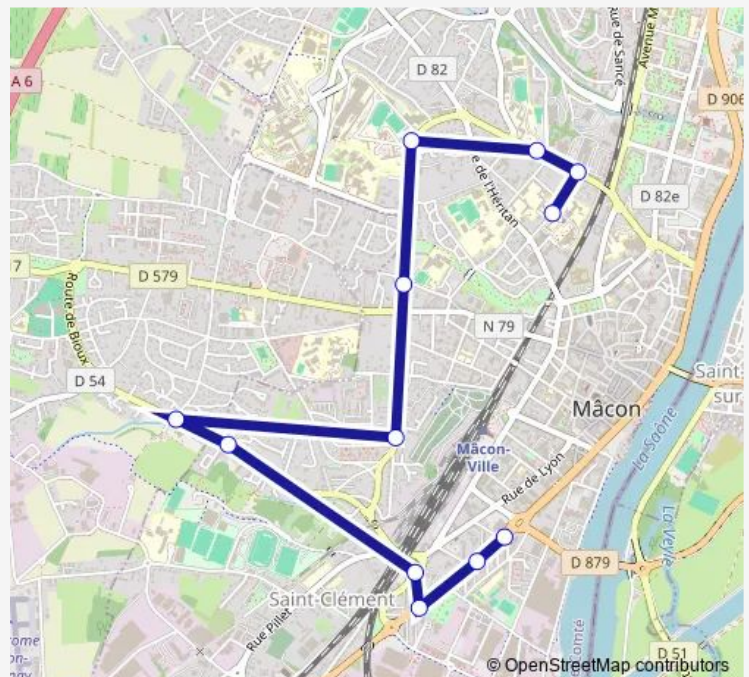

### Direction

Duquesme — Maison Bouchacourt

16 stops

[Open route schedule](#)

Duquesme

Lamartine

René Cassin

Bréart

### Route schedule

Duquesme — Maison Bouchacourt

Monday 18:10

Tuesday 18:10

Wednesday —

Thursday 18:10

Friday 18:10

Saturday —

### Route info

Direction: Duquesme

Stops: 16

Trip Duration: 0 hour 28 min

A1 — Ligne Scolaire A1

## Direction

Rocca — Europe

14 stops

[Open route schedule](#)

Rocca

Duhesme

Lamartine

René Cassin