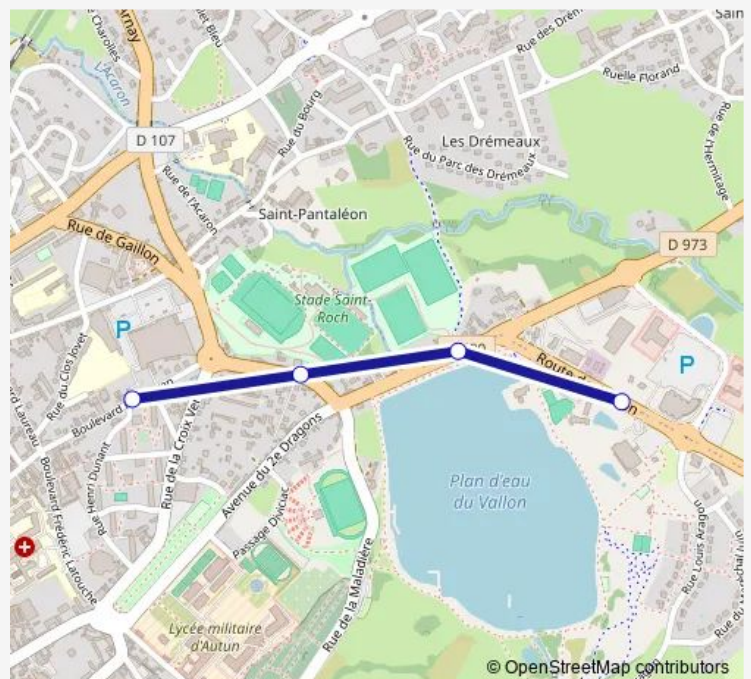

Demand and Response Bus Service A1

[Go to website](#)

Direction

Autun - Base du Vallon — Autun - Croix Verte

4 stops

[Open route schedule](#)

Autun - Base du Vallon

Autun - Pont l'Ev?ue

Autun-Rue du Théâtre Romain

Autun - Croix Verte

Route schedule

Autun - Base du Vallon — Autun - Croix Verte

| | |
|-----------|-------------|
| Monday | 13:05-16:25 |
| Tuesday | 13:05-16:25 |
| Wednesday | 13:05-16:25 |
| Thursday | 13:05-16:25 |
| Friday | 13:05-16:25 |
| Saturday | 09:35-16:25 |
| Sunday | — |

Route info

Direction: Autun - Base du Vallon

Stops: 4

Trip Duration: 0 hour 4 min

A1

Direction

Autun - Croix Verte — Autun - Base du Vallon

4 stops

[Open route schedule](#)

Autun - Croix Verte

Autun-Rue du Théâtre Romain

Autun - Pont l'Ev?ue

Autun - Base du Vallon

Route schedule

Autun - Croix Verte — Autun - Base du Vallon

| | |
|-----------|-------------|
| Monday | 14:00-18:19 |
| Tuesday | 14:00-18:19 |
| Wednesday | 14:00-18:19 |
| Thursday | 14:00-18:19 |
| Friday | 14:00-18:19 |
| Saturday | 11:19-18:19 |
| Sunday | — |