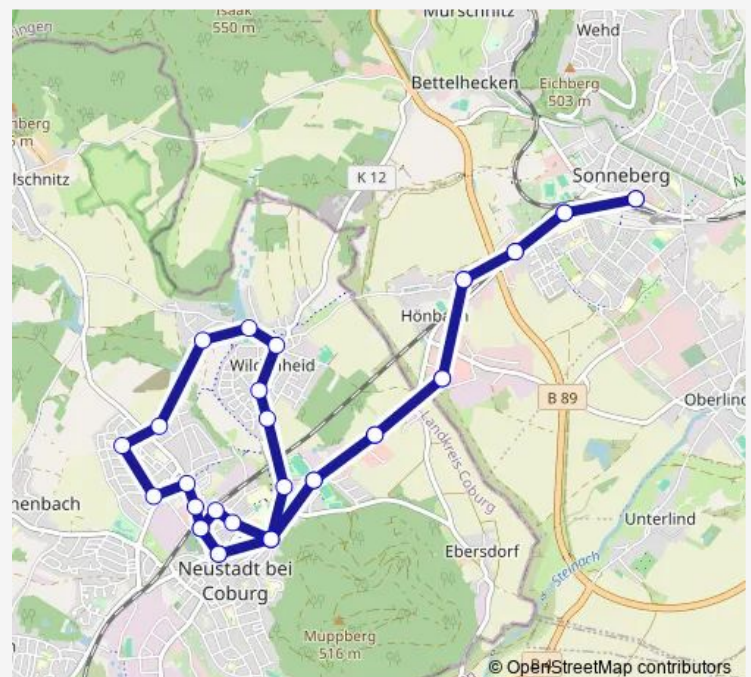

Neustadt (b. Coburg), Lenastraße

Route schedule

Sonneberg, Zob — Sonneberg, Wora, Krankenhaus

Monday 06:50

Tuesday 06:50

Wednesday 06:50

Thursday 06:50

Friday 06:50

Saturday —

Sunday —

Route info

Direction: Sonneberg, Zob

Stops: 39

Trip Duration: 1 hour 3 min

■ A1

BusMaps

Neustadt (b. Coburg), Lenaustraße / Moos

Neustadt (b. Coburg), Hölderlinstraße

Neustadt (b. Coburg), Rückertstraße

Neustadt (b. Coburg), Friedhof

Neustadt (b. Coburg), Arnoldplatz

Neustadt (b. Coburg), Seniorenheim Awo

Friday 06:05-18:05

Saturday 09:05-17:05

Sunday 15:10-17:10

Route info

Direction: Sonneberg, Zob

Stops: 34

Trip Duration: 0 hour 49 min

Neustadt (b. Coburg), Arnoldplatz