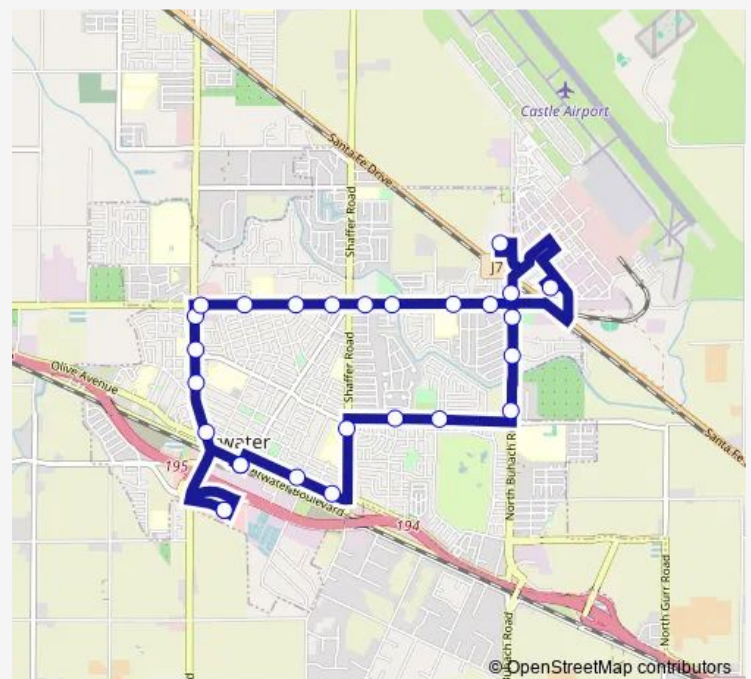

Castle H.S.A.

Hospital Ave @ Castle Clinic (Clockwise)

Buhach @ Bellevue (southbound)

Buhach Rd @ Castlewood Ave (southbound)

Buhach Rd @ Garden (southbound)

Buhach Rd @ Juniper Ave/ Buhach High (southbound)

Juniper Ave @ Bridgewater St (westbound)

Route schedule

Atwater Target — Atwater Target

Monday	06:22-18:00
Tuesday	06:22-18:00
Wednesday	06:22-18:00
Thursday	06:22-18:00
Friday	06:22-18:00
Saturday	08:49-17:30
Sunday	08:49-17:30

Route info

Direction: Atwater Target

Stops: 27

Trip Duration: 0 hour 43 min

■ A1 — Atwater Loop

Juniper Ave @ Almador Ter (westbound)

Anberry Outpatient center (southbound)

Broadway @ Capitol St (westbound)

Broadway @ Castle St (westbound)

Atwater Transpo

Atwater Target

A1 Bus time schedules and route maps are available in an offline PDF at busmaps.com. Use the busmaps.com website to see live bus times, train schedule or subway schedule, and step-by-step directions for all public transit in Merced