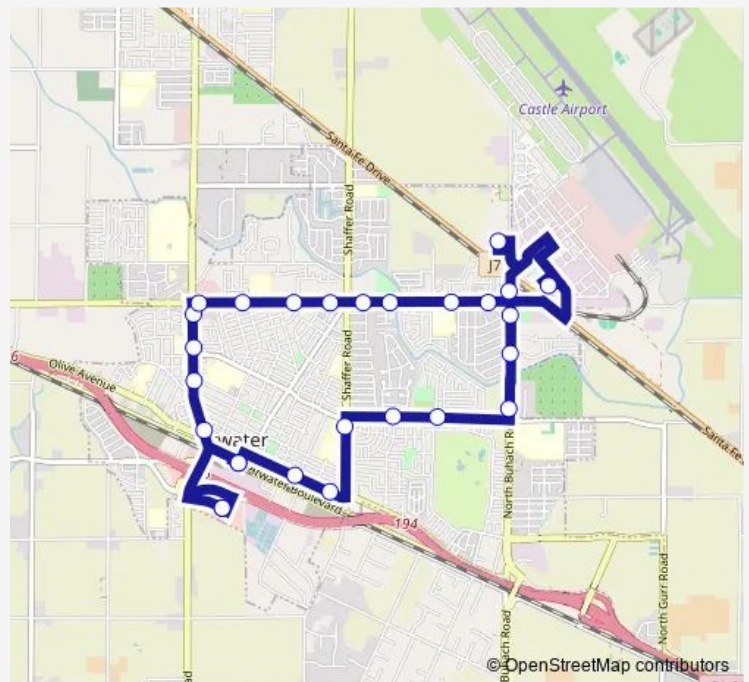

Bus A1 Atwater Loop

[Go to website](#)

Direction
 Atwater Target — Atwater Target
 27 stops
[Open route schedule](#)

- Atwater Target
- Atwater Transpo
- Winton @ Olive (northbound)
- Winton @ Grove (northbound)
- Winton @ Juniper/St. Anthony's (northbound)
- Winton @ Bellevue/ 99 cent store (northbound)
- Bellevue @ Winton / Jack in the Box (eastbound)
- Bellevue @ 5th (eastbound)
- Bellevue @ Redwood (eastbound)
- Bellevue Rd @ Alabama Ave (eastbound)
- Bellevue Rd @ Brownell Ave (eastbound)
- Bellevue @ Constitution (eastbound)
- Bellevue @ Bellevue Elementary (eastbound)
- Bellevue @ Secretariat (eastbound)
- Castle H.S.A.
- Hospital Ave @ Castle Clinic (Clockwise)
- Buhach @ Bellevue (southbound)
- Buhach Rd @ Castlewood Ave (southbound)
- Buhach Rd @ Garden (southbound)
- Buhach Rd @ Juniper Ave/ Buhach High (southbound)
- Juniper Ave @ Bridgewater St (westbound)

Route schedule
 Atwater Target — Atwater Target

Monday	06:22-18:00
Tuesday	06:22-18:00
Wednesday	06:22-18:00
Thursday	06:22-18:00
Friday	06:22-18:00
Saturday	08:49-17:30
Sunday	08:49-17:30

Route info
 Direction: Atwater Target
 Stops: 27
 Trip Duration: 0 hour 43 min

■ A1 — Atwater Loop **BusMaps**

Juniper Ave @ Almador Ter (westbound)

Anberry Outpatient center (southbound)

Broadway @ Capitol St (westbound)

Broadway @ Castle St (westbound)

Atwater Transpo

Atwater Target

The schedule is provided in the local timezone. Times with "(+1)" indicate departures on the next day.

PDF file created on 2025-01-16

2024 BusMaps.com - All Rights Reserved