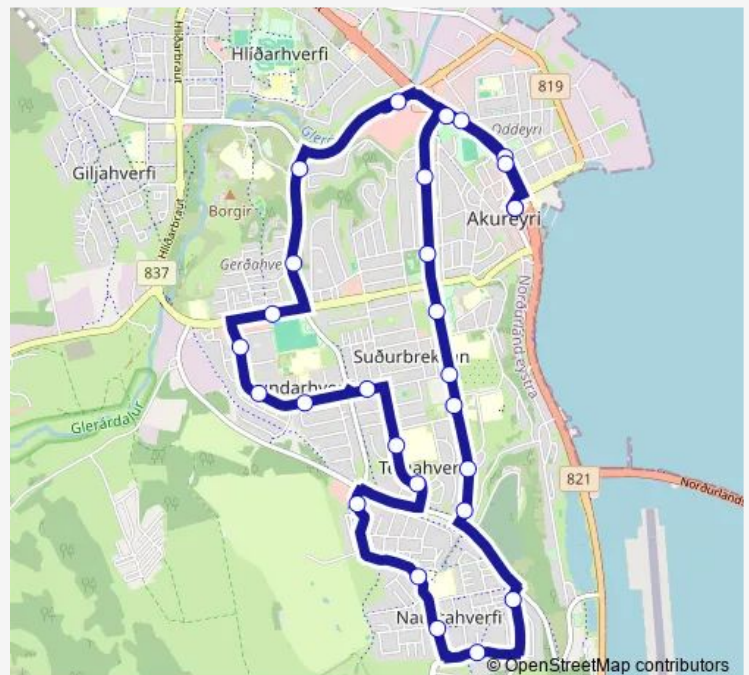

Thursday 06:25-07:25

Friday 06:25-07:25

Saturday 06:25-07:25

Sunday —

Route info

Direction: Miðbær

Stops: 30

Trip Duration: 0 hour 25 min