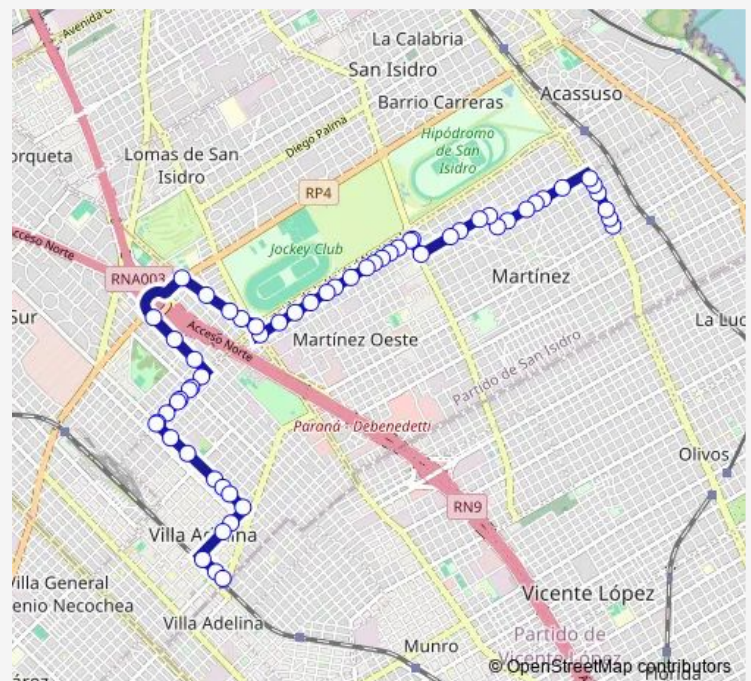

### Route schedule

Avenida Santa FE 1919-1969 — Doctor Raúl Scalabrini Ortiz 1999-2099

Monday 05:00-23:40

Tuesday 05:00-23:40

Wednesday 05:00-23:40

Thursday 05:00-23:40

Friday 05:00-23:40

Saturday 05:00-23:40

### Route info

Direction: Avenida Santa FE 1919-1969

Stops: 59

Trip Duration: 0 hour 42 min

707R8B — Jmsidr707

Catamarca 1947-1999

Catamarca 2059

Catamarca 2147