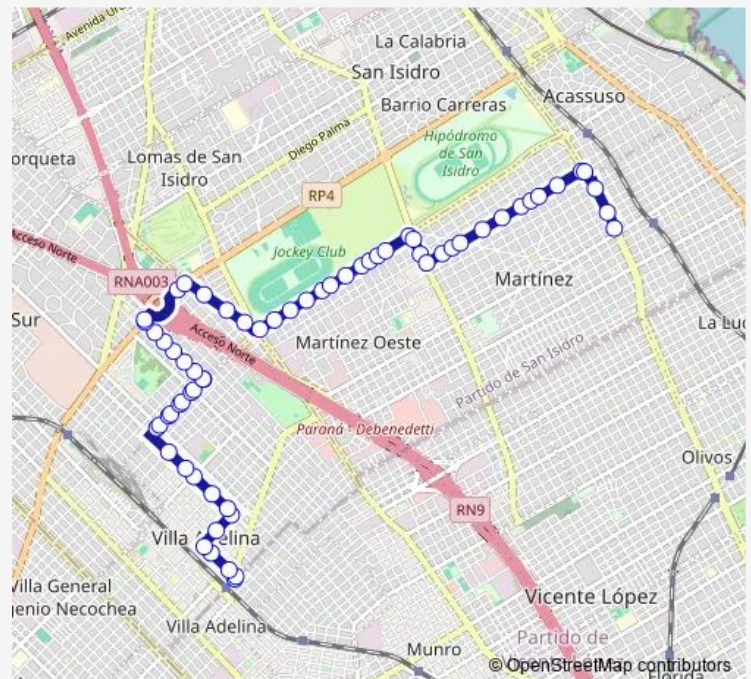

Thames 1020

Thames 987

Thames 800-870

Route schedule

Paraná 6140 — Avenida Santa FE 1919-1969

Monday 05:00-23:40

Tuesday 05:00-23:40

Wednesday 05:00-23:40

Thursday 05:00-23:40

Friday 05:00-23:40

Saturday 05:00-23:40

Sunday 05:00-23:40

Route info

Direction: Paraná 6140

Stops: 63

Trip Duration: 0 hour 43 min