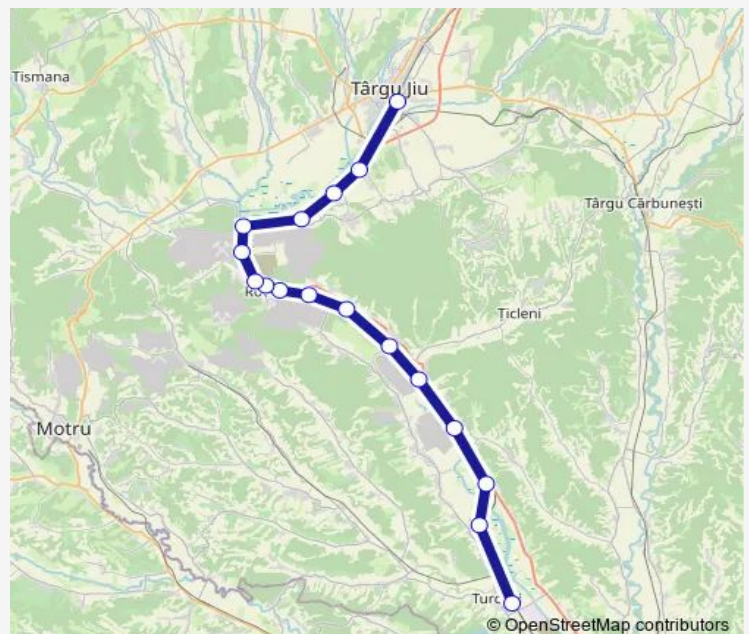

## Route info

Direction: Turceni

Stops: 17

Trip Duration: 1 hour 51 min

■ R: Turceni - Târgu Jiu — R: Turceni - Gârbovu h. - Sărdănești h. - Plopșoru - Peșteana Jiu h. - Bâlteni h. - ...

R: Turceni - Târgu Jiu Rail time schedules and route maps are available in an offline PDF at [busmaps.com](https://busmaps.com). Use the [busmaps.com](https://busmaps.com) website to see live bus times, train schedule or subway schedule, and step-by-step directions for all public transit in Rovinari