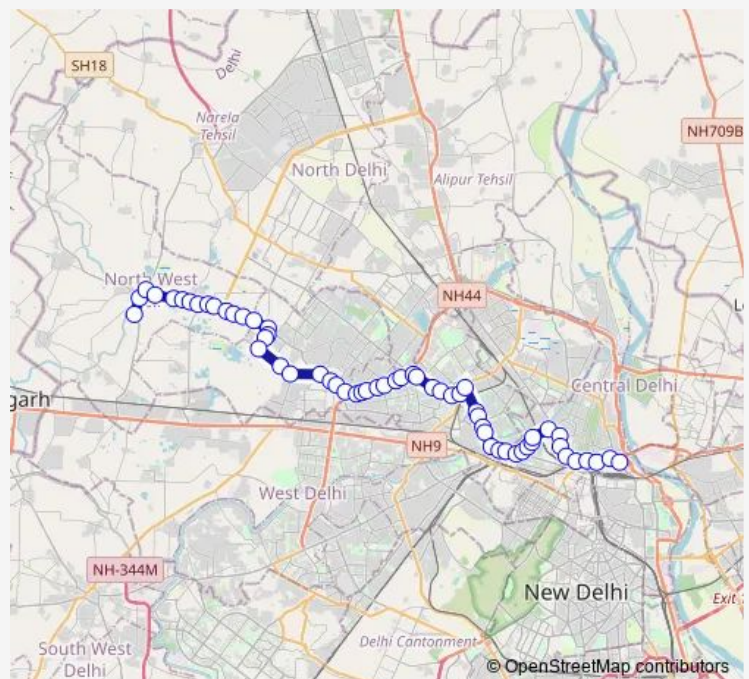

District Park Sector 20

Sultanpuri Terminal

Mangol Puri Y Block

Route schedule

Kanjhawala Depot (Narela Road) — Isbt Kashmere Gate (Lothian Road)

Monday 07:31-22:07

Tuesday 07:31-22:07

Wednesday 07:31-22:07

Thursday 07:31-22:07

Friday 07:31-22:07

Saturday 07:31-22:07

Sunday 07:31-22:07

Route info

Direction: Kanjhawala Depot (Narela Road)

Stops: 59

Trip Duration: 1 hour 56 min