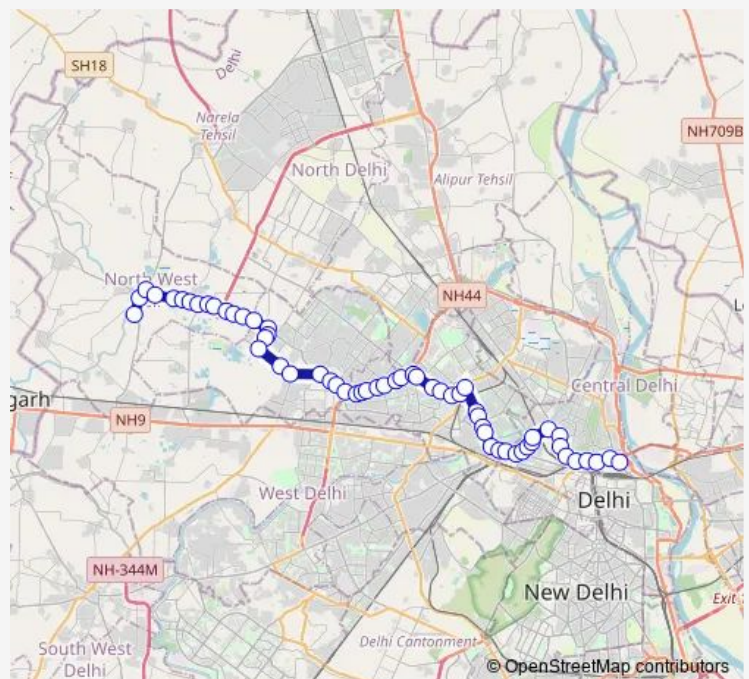

District Park Sector 20

Sultanpuri Terminal

Mangol Puri Y Block

Route schedule

Kanjhawala Depot (Narela Road) — Isbt Kashmere Gate (Lothian Road)

Monday 07:31-22:07

Tuesday 07:31-22:07

Wednesday 07:31-22:07

Thursday 07:31-22:07

Friday 07:31-22:07

Saturday 07:31-22:07

Sunday 07:31-22:07

Route info

Direction: Kanjhawala Depot (Narela Road)

Stops: 59

Trip Duration: 1 hour 56 min