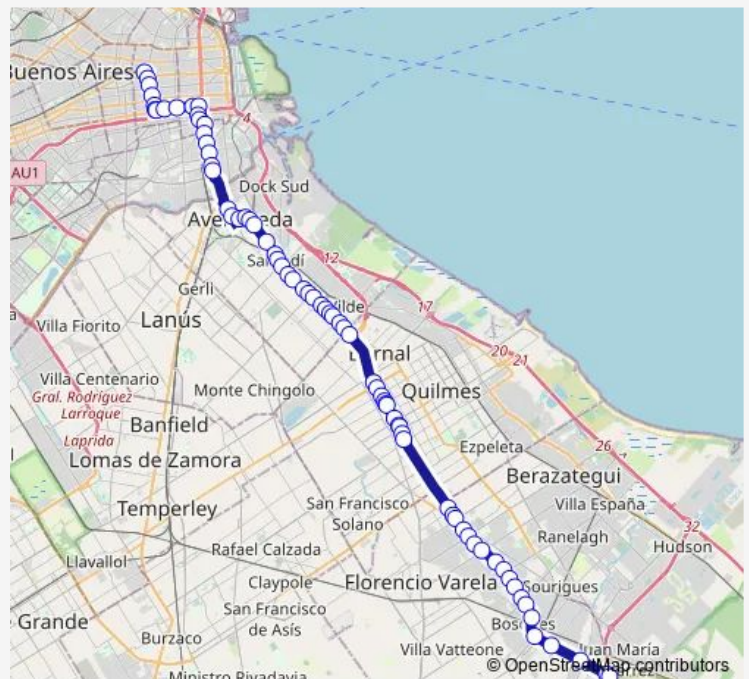

### Direction

undefined — undefined

0 stops

[Open route schedule](#)

### Route schedule

undefined — undefined

Monday	00:24-02:30 <sup>+1</sup>
Tuesday	00:24-02:30 <sup>+1</sup>
Wednesday	00:24-02:30 <sup>+1</sup>
Thursday	00:24-02:30 <sup>+1</sup>
Friday	00:24-02:30 <sup>+1</sup>
Saturday	00:24-02:30 <sup>+1</sup>
Sunday	00:24-02:00 <sup>+1</sup>

### Route info

Direction:

Stops: 0

Trip Duration: – min

129e — Jnamba129

## Direction

Autopista Buenos Aires - MAR DE Plata — 418 Alberti

64 stops

[Open route schedule](#)

Autopista Buenos Aires - MAR DE Plata

Avenida Calchaquí

Avenida Calchaquí

Avenida Calchaquí