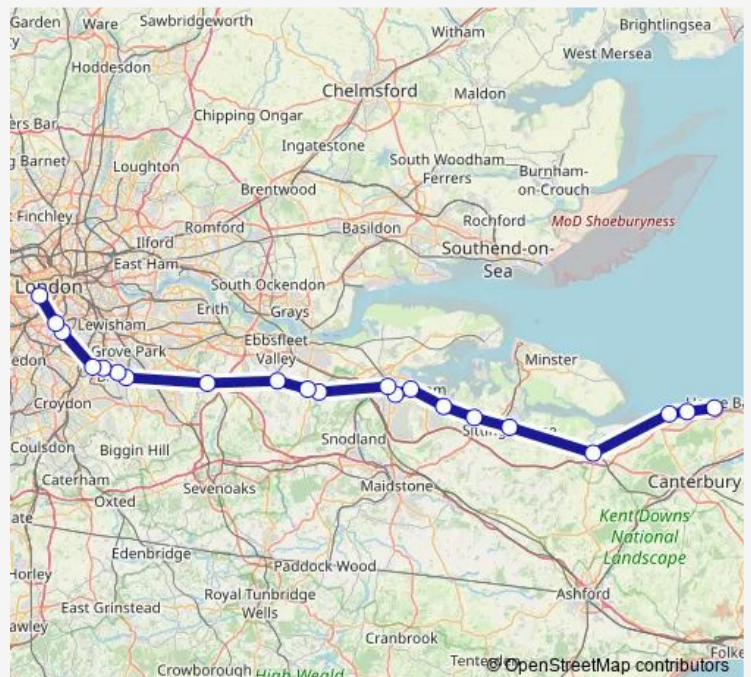

Herne Hill

Brixton

London Victoria

Route schedule

Herne Bay — London Victoria

Monday —

Tuesday —

Wednesday —

Thursday —

Friday —

Saturday 07:20-22:20

Sunday —

Route info

Direction: Herne Bay

Stops: 21

Trip Duration: 1 hour 31 min

■ Se:Hnb->Vic — SE train service from HNB to Vic

Direction

Herne Bay — London Victoria

20 stops

[Open route schedule](#)

Herne Bay

Chestfield & Swalecliffe

Whitstable

—

Route info

Direction: Herne Bay

Stops: 20

Trip Duration: 1 hour 31 min

Se:Hnb->Vic Rail time schedules and route maps are available in an offline PDF at [busmaps.com](#). Use the [busmaps.com](#) website to see live bus times, train schedule or subway schedule, and step-by-step directions for all public transit in London