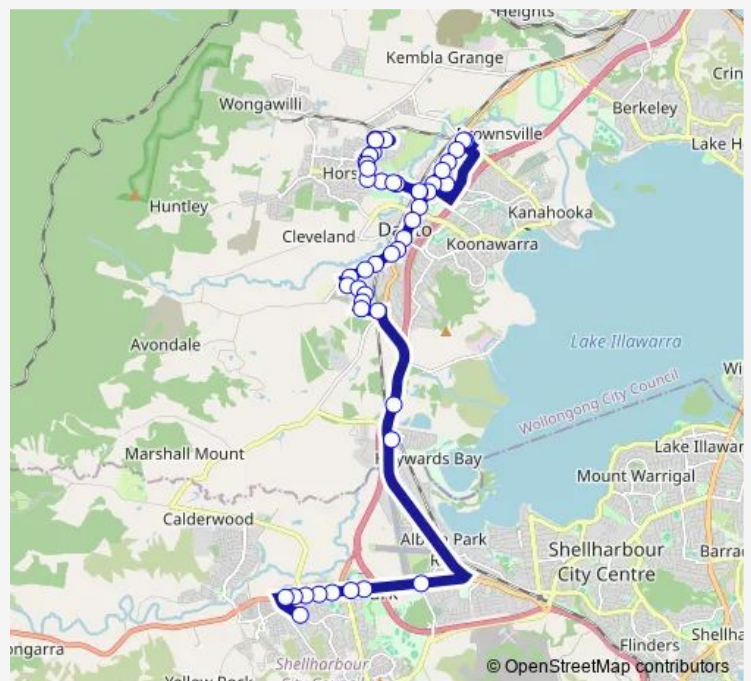

Huxley Dr Opp Ellenborough Pl

Horsley Dr After Greenbrook Pl

Horsley Dr At Parkdale Av

Bong Bong Rd Opp Reed Park

Route schedule

St Johns Public School, Moombara St — St Joseph's Catholic High School, Church St

Monday	06:56
Tuesday	06:56
Wednesday	06:56
Thursday	06:56
Friday	06:56
Saturday	—
Sunday	—

Route info

Direction: St Johns Public School, Moombara St

Stops: 47

Trip Duration: 0 hour 54 min

S191 — St Joseph HS to St Johns Ps

Monday 14:52

Tuesday 14:52

Wednesday 14:52

Thursday 14:52

Friday 14:52

Saturday —

Sunday —

Route info

Direction: St Joseph's Catholic High School, Church St

Stops: 40

Trip Duration: 0 hour 43 min

Huxley Dr At Ritchie Cres

Huxley Dr At Cachia Bvd

Huxley Dr Opp Ritchie Cres

Huxley Dr Opp Ellenborough Pl

Horsley Dr After Greenbrook Pl