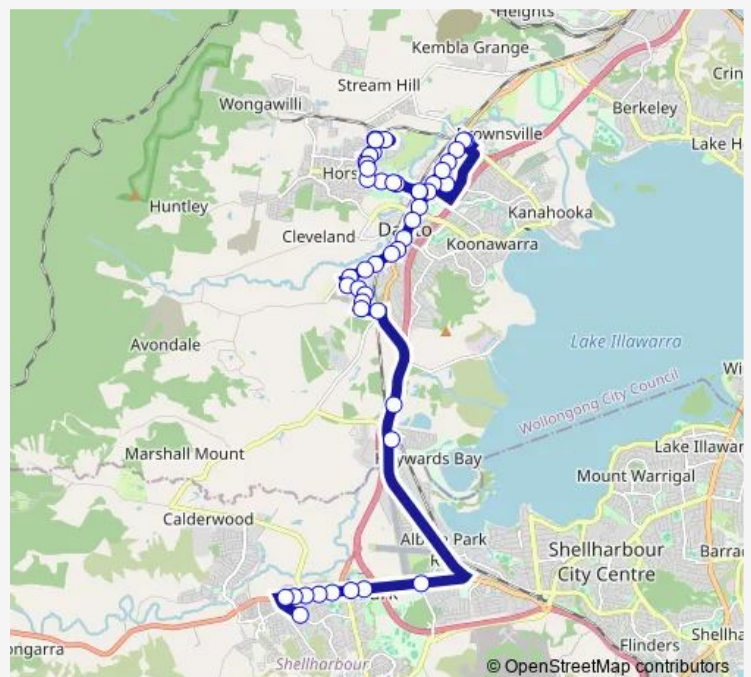

Monday 06:56

Tuesday 06:56

Wednesday 06:56

Thursday 06:56

Friday 06:56

Saturday —

Sunday —

Route info

Direction: St Johns Public School, Moombara St

Stops: 47

Trip Duration: 0 hour 54 min

S191 — St Joseph HS to St Johns Ps

Dapto Leagues Club, Bong Bong Rd

Dapto District Library, Princes Hwy

Tafe Illawarra Institute Of Technology, Princes Hwy

Stops: 40

Trip Duration: 0 hour 43 min

Huxley Dr At Ritchie Cres

Huxley Dr At Cachia Bvd

Huxley Dr Opp Ritchie Cres

Huxley Dr Opp Ellenborough Pl

Horsley Dr After Greenbrook Pl

Horsley Dr At Parkdale Av